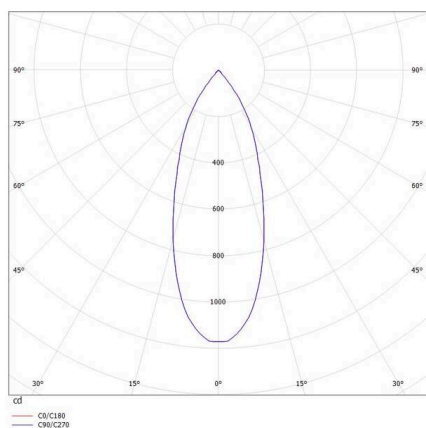

IVY

472-0270790403006

IVY SQUARE R RECESSED SPOTLIGHT made of aluminium, black, similar to RAL 9005, beam 40°, light output direct, without converter, max. 200mA, dimmability: see converter, IP54/IP20

SKETCH

TECHNICAL DETAILS

Light source	LED 7W
Luminous flux [lm]	630
Current sec. [mA]	200
Colour temperature	3000K
CRI	>90
Converter	without converter
Dimmability	see converter
Light emission area	direct
Beam angle	40°
Voltage	35 VDC
Length [mm]	72
Width [mm]	72
Height [mm]	64
Ceiling cutout [mm]	60
Mounting depth [mm]	94
IP protection class	IP54/IP20
IP protection class	protection cl. III
Material	aluminium
Colour of body	black
RAL	9005
Lifetime [h]	L80 B10 50 000
Energy efficiency class	D
Net weight [kg]	0.27
EAN number	9008905797156

LIGHT DISTRIBUTION CURVE

Energy label

The values are rated values. Power and luminous flux are initially subject to a tolerance of +/- 10%.
 Colour temperature tolerance: +/- 150 K. The values apply to an ambient temperature of 25°C unless otherwise specified.