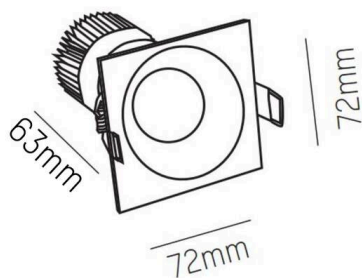

IVY

472-0270790403006

IVY SQUARE R RECESSED SPOTLIGHT made of aluminium, black, similar to RAL 9005, beam 40°, light output direct, without converter, max. 200mA, dimmability: see converter, IP54/IP20

SKETCH

TECHNICAL DETAILS

Light source	LED 7W
Luminous flux [lm]	630
Current sec. [mA]	200
Colour temperature	3000K
CRI	>90
Converter	without converter
Dimmability	see converter
Light emission area	direct
Beam angle	40°
Voltage	35 VDC
Length [mm]	72
Width [mm]	72
Height [mm]	64
Ceiling cutout [mm]	60
Mounting depth [mm]	94
IP protection class	IP54/IP20
IP protection class	protection cl. III
Material	aluminium
Colour of body	black
RAL	9005
Lifetime [h]	L80 B10 50 000
Energy efficiency class	D
Net weight [kg]	0.27
EAN number	9008905797156

LIGHT DISTRIBUTION CURVE

Energy label

The values are rated values. Power and luminous flux are initially subject to a tolerance of +/- 10%.
 Colour temperature tolerance: +/- 150 K. The values apply to an ambient temperature of 25°C unless otherwise specified.