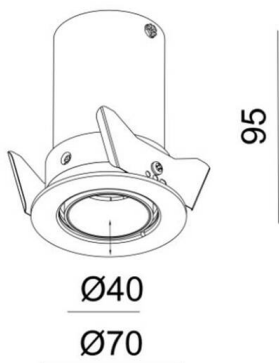

ELIX MINI

276-0130690342756

ELIX MINI R RECESSED SPOTLIGHT made of aluminium, white, similar to RAL 9003, decor black, beam 28°, light output direct, swiveling 350°, tilting 90°, without converter, max. 350mA, dimmability: see converter, IP20

SKETCH

TECHNICAL DETAILS

Light source	LED 6W
Luminous flux [lm]	330
Current sec. [mA]	350
Colour temperature	2700K
CRI	>90
Converter	without converter
Dimmability	see converter
Light emission area	direct
Beam angle	28°
Voltage	17,6 VDC
Length [mm]	70
Height [mm]	95
Diameter [mm]	70
Ceiling cutout [mm]	64
Mounting depth [mm]	125
IP protection class	IP20
IP protection class	protection cl. III
Material	aluminium
Colour of body	white
RAL	9003
Colour of decor	black
Lifetime [h]	L80 B10 20 000
Energy efficiency class	E
Net weight [kg]	0.33
EAN number	9008905906466