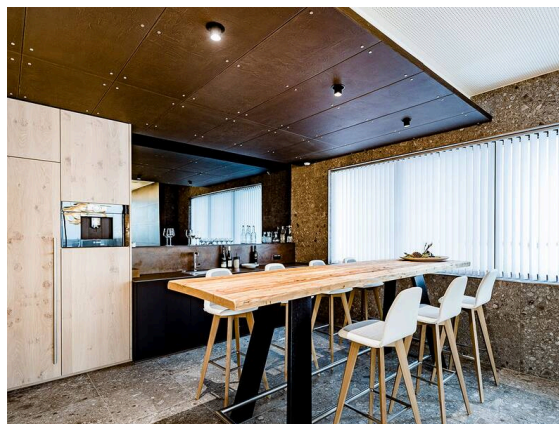

ELIX MINI

276-0130690342756

ELIX MINI R RECESSED SPOTLIGHT made of aluminium, white, similar to RAL 9003, decor black, beam 28°, light output direct, swiveling 350°, tilting 90°, without converter, max. 350mA, dimmability: see converter, IP20

SKETCH

TECHNICAL DETAILS

Light source	LED 6W
Luminous flux [lm]	330
Current sec. [mA]	350
Colour temperature	2700K
CRI	>90
Converter	without converter
Dimmability	see converter
Light emission area	direct
Beam angle	28°
Voltage	17,6 VDC
Length [mm]	70
Height [mm]	95
Diameter [mm]	70
Ceiling cutout [mm]	64
Mounting depth [mm]	125
IP protection class	IP20
IP protection class	protection cl. III
Material	aluminium
Colour of body	white
RAL	9003
Colour of decor	black
Lifetime [h]	L80 B10 20 000
Energy efficiency class	E
Net weight [kg]	0.33
EAN number	9008905906466