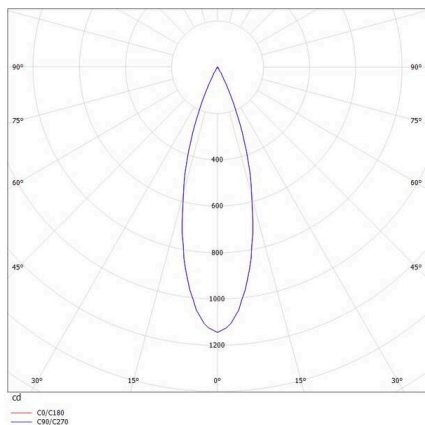

ELIX MINI

276-0130690342756

ELIX MINI R RECESSED SPOTLIGHT made of aluminium, white, similar to RAL 9003, decor black, beam 28°, light output direct, swiveling 350°, tilting 90°, without converter, max. 350mA, dimmability: see converter, IP20

SKETCH

TECHNICAL DETAILS

Light source	LED 6W
Luminous flux [lm]	330
Current sec. [mA]	350
Colour temperature	2700K
CRI	>90
Converter	without converter
Dimmability	see converter
Light emission area	direct
Beam angle	28°
Voltage	17,6 VDC
Length [mm]	70
Height [mm]	95
Diameter [mm]	70
Ceiling cutout [mm]	64
Mounting depth [mm]	125
IP protection class	IP20
IP protection class	protection cl. III
Material	aluminium
Colour of body	white
RAL	9003
Colour of decor	black
Lifetime [h]	L80 B10 20 000
Energy efficiency class	E
Net weight [kg]	0.33
EAN number	9008905906466

LIGHT DISTRIBUTION CURVE

Energy label

The values are rated values. Power and luminous flux are initially subject to a tolerance of +/- 10%.
Colour temperature tolerance: +/- 150 K. The values apply to an ambient temperature of 25°C unless otherwise specified.