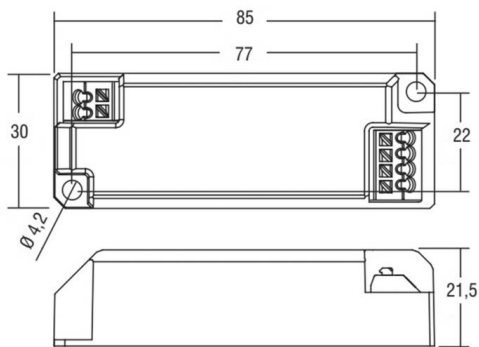

TCI

701-1003

BLL DALI INTERFACE von Smart Bluetooth auf DALI; max. 40 Dali Betriebsgeräte; Leuchteneinbaugerät

TECHNICAL DETAILS

Converter	with converter
Dimmability	Smart Bluetooth
Voltage	220-240V AC/DC
Length [mm]	85
Width [mm]	30
Height [mm]	22
IP protection class	IP20
IP protection class	protection cl. II
Material	synthetic
Colour of body	white
Net weight [kg]	0.04
EAN number	8010703396180

SKETCH

The values are rated values. Power and luminous flux are initially subject to a tolerance of +/- 10%.  
 Colour temperature tolerance: +/- 150 K. The values apply to an ambient temperature of 25°C unless otherwise specified.