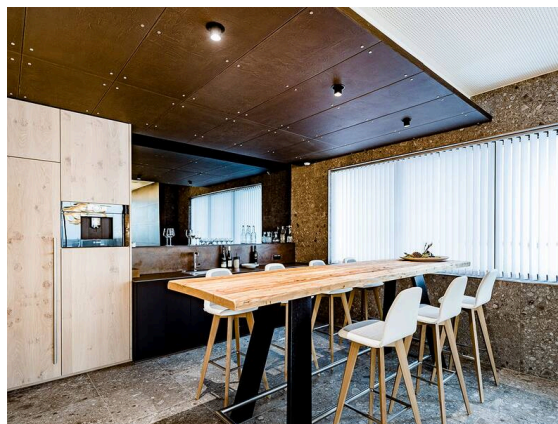

ELIX MINI

276-0130690343006

ELIX MINI R RECESSED SPOTLIGHT made of aluminium, black, similar to RAL 9005, decor black, beam 28°, light output direct, swiveling 350°, tilting 90°, without converter, max. 350mA, dimmability: see converter, IP20

SKETCH

TECHNICAL DETAILS

Light source	LED 6W
Luminous flux [lm]	340
Current sec. [mA]	350
Colour temperature	3000K
CRI	>90
Converter	without converter
Dimmability	see converter
Light emission area	direct
Beam angle	28°
Voltage	17,6 VDC
Length [mm]	70
Height [mm]	95
Diameter [mm]	70
Ceiling cutout [mm]	64
Mounting depth [mm]	125
IP protection class	IP20
IP protection class	protection cl. III
Material	aluminium
Colour of body	black
RAL	9005
Colour of decor	black
Lifetime [h]	L80 B10 20 000
Energy efficiency class	E
Net weight [kg]	0.35
EAN number	9008905906473