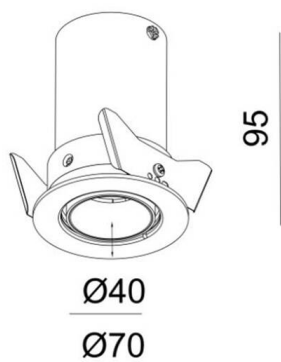

ELIX MINI

276-0130690343006

ELIX MINI R RECESSED SPOTLIGHT made of aluminium, black, similar to RAL 9005, decor black, beam 28°, light output direct, swiveling 350°, tilting 90°, without converter, max. 350mA, dimmability: see converter, IP20

SKETCH

TECHNICAL DETAILS

Light source	LED 6W
Luminous flux [lm]	340
Current sec. [mA]	350
Colour temperature	3000K
CRI	>90
Converter	without converter
Dimmability	see converter
Light emission area	direct
Beam angle	28°
Voltage	17,6 VDC
Length [mm]	70
Height [mm]	95
Diameter [mm]	70
Ceiling cutout [mm]	64
Mounting depth [mm]	125
IP protection class	IP20
IP protection class	protection cl. III
Material	aluminium
Colour of body	black
RAL	9005
Colour of decor	black
Lifetime [h]	L80 B10 20 000
Energy efficiency class	E
Net weight [kg]	0.35
EAN number	9008905906473