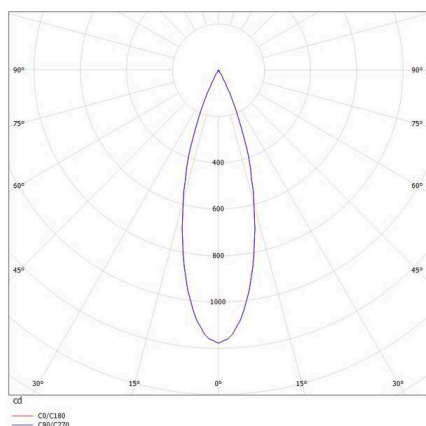

ELIX MINI

276-0130690343006

ELIX MINI R RECESSED SPOTLIGHT made of aluminium, black, similar to RAL 9005, decor black, beam 28°, light output direct, swiveling 350°, tilting 90°, without converter, max. 350mA, dimmability: see converter, IP20

SKETCH

TECHNICAL DETAILS

Light source	LED 6W
Luminous flux [lm]	340
Current sec. [mA]	350
Colour temperature	3000K
CRI	>90
Converter	without converter
Dimmability	see converter
Light emission area	direct
Beam angle	28°
Voltage	17,6 VDC
Length [mm]	70
Height [mm]	95
Diameter [mm]	70
Ceiling cutout [mm]	64
Mounting depth [mm]	125
IP protection class	IP20
IP protection class	protection cl. III
Material	aluminium
Colour of body	black
RAL	9005
Colour of decor	black
Lifetime [h]	L80 B10 20 000
Energy efficiency class	E
Net weight [kg]	0.35
EAN number	9008905906473

LIGHT DISTRIBUTION CURVE

Energy label

The values are rated values. Power and luminous flux are initially subject to a tolerance of +/- 10%.
Colour temperature tolerance: +/- 150 K. The values apply to an ambient temperature of 25°C unless otherwise specified.