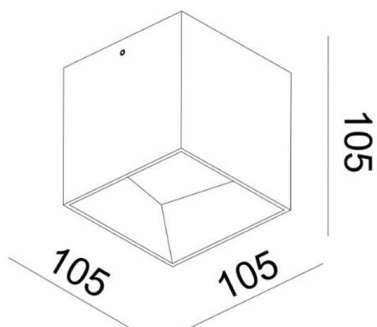

POLUS

276-0091190003005

POLUS SD SURFACE MOUNTED CEILING LUMINAIRE made of aluminium, white, similar to RAL 9016, light output direct, with converter, dimmability: not dimmable, IP44

SKETCH

TECHNICAL DETAILS

Light source	LED
System performance [W]	12
Luminous flux [lm]	805
Colour temperature	3000K
CRI	>90
Converter	with converter
Dimmability	not dimmable
Light emission area	direct
Voltage	220-240V 50/60Hz
Length [mm]	105
Width [mm]	105
Height [mm]	105
IP protection class	IP44
IP protection class	protection cl. I
Material	aluminium
Colour of body	white
RAL	9016
Lifetime [h]	L80 B10 20 000
Energy efficiency class	F
Net weight [kg]	0.83
EAN number	9008905839405

LIGHT DISTRIBUTION CURVE

Energy label

The values are rated values. Power and luminous flux are initially subject to a tolerance of +/- 10%.
 Colour temperature tolerance: +/- 150 K. The values apply to an ambient temperature of 25°C unless otherwise specified.