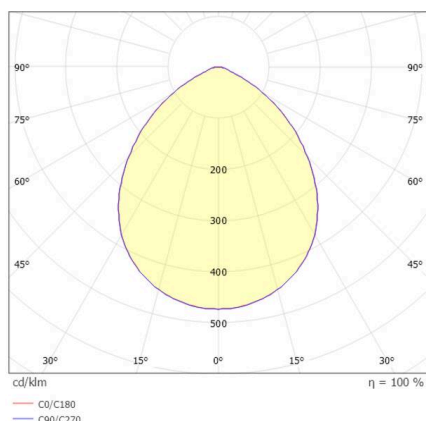

POLUS

276-0091190003005

POLUS SD SURFACE MOUNTED CEILING LUMINAIRE made of aluminium, white, similar to RAL 9016, light output direct, with converter, dimmability: not dimmable, IP44

SKETCH

TECHNICAL DETAILS

Light source	LED
System performance [W]	12
Luminous flux [lm]	805
Colour temperature	3000K
CRI	>90
Converter	with converter
Dimmability	not dimmable
Light emission area	direct
Voltage	220-240V 50/60Hz
Length [mm]	105
Width [mm]	105
Height [mm]	105
IP protection class	IP44
IP protection class	protection cl. I
Material	aluminium
Colour of body	white
RAL	9016
Lifetime [h]	L80 B10 20 000
Energy efficiency class	F
Net weight [kg]	0.83
EAN number	9008905839405

LIGHT DISTRIBUTION CURVE

Energy label

The values are rated values. Power and luminous flux are initially subject to a tolerance of +/- 10%.
 Colour temperature tolerance: +/- 150 K. The values apply to an ambient temperature of 25°C unless otherwise specified.