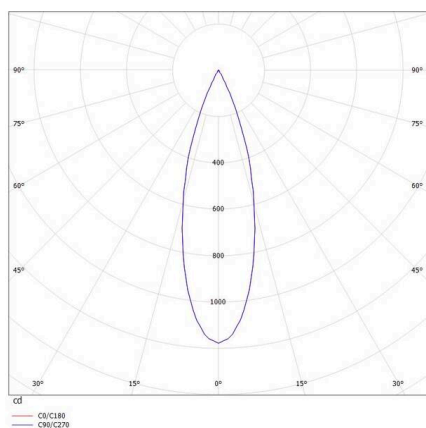

**ELIX MINI**

**276-0130690343056**

ELIX MINI R RECESSED SPOTLIGHT made of aluminium, white, similar to RAL 9003, decor black, beam 28°, light output direct, swiveling 350°, tilting 90°, without converter, max. 350mA, dimmability: see converter, IP20

**TECHNICAL DETAILS**

Light source	LED 6W
Luminous flux [lm]	340
Current sec. [mA]	350
Colour temperature	3000K
CRI	>90
Converter	without converter
Dimmability	see converter
Light emission area	direct
Beam angle	28°
Voltage	17,6 VDC
Length [mm]	70
Height [mm]	95
Diameter [mm]	70
Ceiling cutout [mm]	64
Mounting depth [mm]	125
IP protection class	IP20
IP protection class	protection cl. III
Material	aluminium
Colour of body	white
RAL	9003
Colour of decor	black
Lifetime [h]	L80 B10 20 000
Energy efficiency class	E
Net weight [kg]	0.29
EAN number	9008905906480

**SKETCH**

Energy label

**LIGHT DISTRIBUTION CURVE**

The values are rated values. Power and luminous flux are initially subject to a tolerance of +/- 10%.  
 Colour temperature tolerance: +/- 150 K. The values apply to an ambient temperature of 25°C unless otherwise specified.