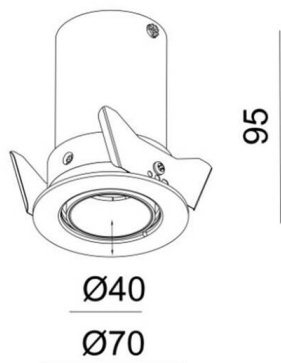

**ELIX MINI**

**276-0130690343056**

ELIX MINI R RECESSED SPOTLIGHT made of aluminium, white, similar to RAL 9003, decor black, beam 28°, light output direct, swiveling 350°, tilting 90°, without converter, max. 350mA, dimmability: see converter, IP20

**TECHNICAL DETAILS**

Light source	LED 6W
Luminous flux [lm]	340
Current sec. [mA]	350
Colour temperature	3000K
CRI	>90
Converter	without converter
Dimmability	see converter
Light emission area	direct
Beam angle	28°
Voltage	17,6 VDC
Length [mm]	70
Height [mm]	95
Diameter [mm]	70
Ceiling cutout [mm]	64
Mounting depth [mm]	125
IP protection class	IP20
IP protection class	protection cl. III
Material	aluminium
Colour of body	white
RAL	9003
Colour of decor	black
Lifetime [h]	L80 B10 20 000
Energy efficiency class	E
Net weight [kg]	0.29
EAN number	9008905906480

**SKETCH**

Energy label

**LIGHT DISTRIBUTION CURVE**

The values are rated values. Power and luminous flux are initially subject to a tolerance of +/- 10%.  
 Colour temperature tolerance: +/- 150 K. The values apply to an ambient temperature of 25°C unless otherwise specified.