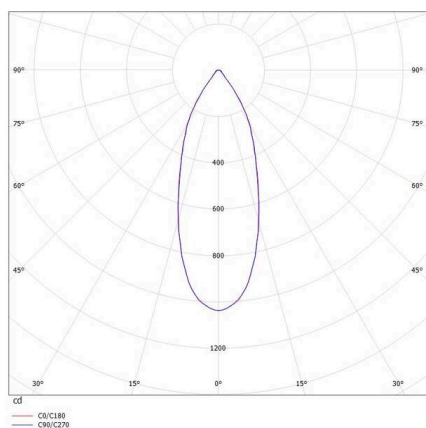

IVY

472-0260790403006

IVY ROUND R RECESSED SPOTLIGHT made of aluminium, black, similar to RAL 9005, beam 40°, light output direct, without converter, max. 200mA, dimmability: see converter, IP54/IP20

SKETCH

TECHNICAL DETAILS

Light source	LED 7W
Luminous flux [lm]	630
Current sec. [mA]	200
Colour temperature	3000K
CRI	>90
Converter	without converter
Dimmability	see converter
Light emission area	direct
Beam angle	40°
Voltage	35 VDC
Height [mm]	63
Diameter [mm]	72
Ceiling cutout [mm]	60
Mounting depth [mm]	94
IP protection class	IP54/IP20
IP protection class	protection cl. III
Material	aluminium
Colour of body	black
RAL	9005
Lifetime [h]	L80 B10 50 000
Energy efficiency class	D
Net weight [kg]	0.27
EAN number	9008905845727

LIGHT DISTRIBUTION CURVE

Energy label

The values are rated values. Power and luminous flux are initially subject to a tolerance of +/- 10%.
 Colour temperature tolerance: +/- 150 K. The values apply to an ambient temperature of 25°C unless otherwise specified.