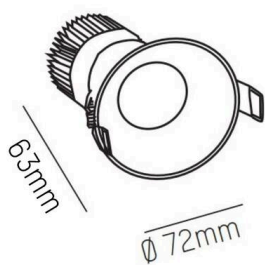

IVY

472-0260790403006

IVY ROUND R RECESSED SPOTLIGHT made of aluminium, black, similar to RAL 9005, beam 40°, light output direct, without converter, max. 200mA, dimmability: see converter, IP54/IP20

SKETCH

TECHNICAL DETAILS

Light source	LED 7W
Luminous flux [lm]	630
Current sec. [mA]	200
Colour temperature	3000K
CRI	>90
Converter	without converter
Dimmability	see converter
Light emission area	direct
Beam angle	40°
Voltage	35 VDC
Height [mm]	63
Diameter [mm]	72
Ceiling cutout [mm]	60
Mounting depth [mm]	94
IP protection class	IP54/IP20
IP protection class	protection cl. III
Material	aluminium
Colour of body	black
RAL	9005
Lifetime [h]	L80 B10 50 000
Energy efficiency class	D
Net weight [kg]	0.27
EAN number	9008905845727

LIGHT DISTRIBUTION CURVE

Energy label

The values are rated values. Power and luminous flux are initially subject to a tolerance of +/- 10%.
 Colour temperature tolerance: +/- 150 K. The values apply to an ambient temperature of 25°C unless otherwise specified.