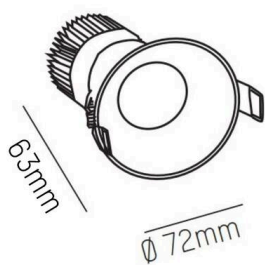

IVY

472-0260790203006

IVY ROUND R RECESSED SPOTLIGHT made of aluminium, black, similar to RAL 9005, beam 20°, light output direct, without converter, max. 200mA, dimmability: see converter, IP54/IP20

SKETCH

TECHNICAL DETAILS

Light source	LED 7W
Luminous flux [lm]	660
Current sec. [mA]	200
Colour temperature	3000K
CRI	>90
Converter	without converter
Dimmability	see converter
Light emission area	direct
Beam angle	20°
Voltage	35 VDC
Height [mm]	64
Diameter [mm]	72
Ceiling cutout [mm]	60
Mounting depth [mm]	94
IP protection class	IP54/IP20
IP protection class	protection cl. III
Material	aluminium
Colour of body	black
RAL	9005
Lifetime [h]	L80 B10 50 000
Energy efficiency class	D
Net weight [kg]	0.26
EAN number	9008905918551

LIGHT DISTRIBUTION CURVE

Energy label

The values are rated values. Power and luminous flux are initially subject to a tolerance of +/- 10%.
 Colour temperature tolerance: +/- 150 K. The values apply to an ambient temperature of 25°C unless otherwise specified.