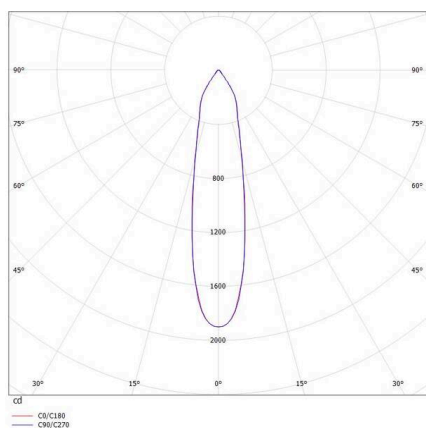

IVY

472-0260790203006

IVY ROUND R RECESSED SPOTLIGHT made of aluminium, black, similar to RAL 9005, beam 20°, light output direct, without converter, max. 200mA, dimmability: see converter, IP54/IP20

SKETCH

TECHNICAL DETAILS

Light source	LED 7W
Luminous flux [lm]	660
Current sec. [mA]	200
Colour temperature	3000K
CRI	>90
Converter	without converter
Dimmability	see converter
Light emission area	direct
Beam angle	20°
Voltage	35 VDC
Height [mm]	64
Diameter [mm]	72
Ceiling cutout [mm]	60
Mounting depth [mm]	94
IP protection class	IP54/IP20
IP protection class	protection cl. III
Material	aluminium
Colour of body	black
RAL	9005
Lifetime [h]	L80 B10 50 000
Energy efficiency class	D
Net weight [kg]	0.26
EAN number	9008905918551

LIGHT DISTRIBUTION CURVE

Energy label

The values are rated values. Power and luminous flux are initially subject to a tolerance of +/- 10%.
 Colour temperature tolerance: +/- 150 K. The values apply to an ambient temperature of 25°C unless otherwise specified.