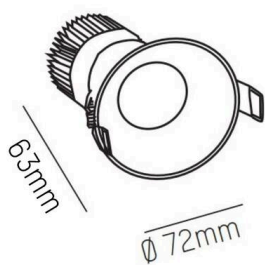

IVY

472-0260790403005

IVY ROUND R RECESSED SPOTLIGHT made of aluminium, white, similar to RAL 9003, beam 40°, light output direct, without converter, max. 200mA, dimmability: see converter, IP54/IP20

SKETCH

TECHNICAL DETAILS

Light source	LED 7W
System performance [W]	7
Luminous flux [lm]	640
Current sec. [mA]	200
Colour temperature	3000K
CRI	>90
Converter	without converter
Dimmability	see converter
Light emission area	direct
Beam angle	40°
Voltage	35 VDC
Height [mm]	64
Diameter [mm]	72
Ceiling cutout [mm]	60
Mounting depth [mm]	94
IP protection class	IP54/IP20
IP protection class	protection cl. III
Material	aluminium
Colour of body	white
RAL	9003
Lifetime [h]	L80 B10 50 000
Energy efficiency class	D
Net weight [kg]	0.27
EAN number	9008905809279

LIGHT DISTRIBUTION CURVE

Energy label

The values are rated values. Power and luminous flux are initially subject to a tolerance of +/- 10%.  
 Colour temperature tolerance: +/- 150 K. The values apply to an ambient temperature of 25°C unless otherwise specified.