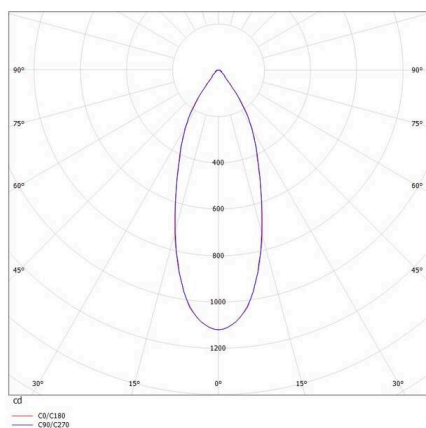

IVY

472-0260790403005

IVY ROUND R RECESSED SPOTLIGHT made of aluminium, white, similar to RAL 9003, beam 40°, light output direct, without converter, max. 200mA, dimmability: see converter, IP54/IP20

SKETCH

TECHNICAL DETAILS

Light source	LED 7W
System performance [W]	7
Luminous flux [lm]	640
Current sec. [mA]	200
Colour temperature	3000K
CRI	>90
Converter	without converter
Dimmability	see converter
Light emission area	direct
Beam angle	40°
Voltage	35 VDC
Height [mm]	64
Diameter [mm]	72
Ceiling cutout [mm]	60
Mounting depth [mm]	94
IP protection class	IP54/IP20
IP protection class	protection cl. III
Material	aluminium
Colour of body	white
RAL	9003
Lifetime [h]	L80 B10 50 000
Energy efficiency class	D
Net weight [kg]	0.27
EAN number	9008905809279

LIGHT DISTRIBUTION CURVE

Energy label

The values are rated values. Power and luminous flux are initially subject to a tolerance of +/- 10%.  
 Colour temperature tolerance: +/- 150 K. The values apply to an ambient temperature of 25°C unless otherwise specified.