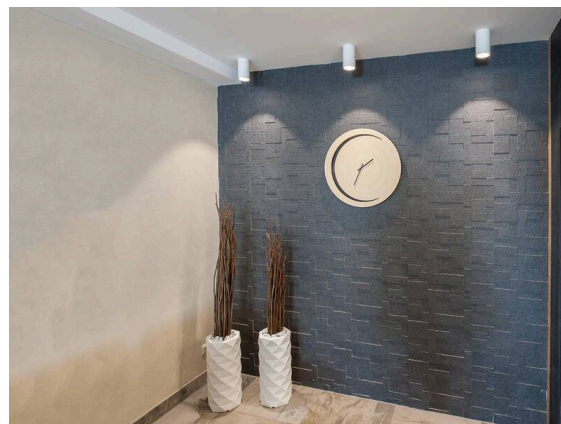

AEON

305-604530wddd

AEON ROUND SURFACE MOUNTED CEILING LUMINAIRE made of aluminium, white, similar to RAL 9003, beam 45°, light output direct, with converter, max. 350mA, dimmability: DALI, IP20

SKETCH

TECHNICAL DETAILS

Light source	LED
System performance [W]	15
Luminous flux [lm]	1550
Current sec. [mA]	350
Colour temperature	3000K
CRI	>80
Converter	with converter
Dimmability	DALI
Light emission area	direct
Beam angle	45°
Voltage	220-240V 50/60Hz
Height [mm]	158
Diameter [mm]	125
IP protection class	IP20
IP protection class	protection cl. I
Material	aluminium
Colour of body	white
RAL	9003
Lifetime [h]	L80 B10 72 000
Energy efficiency class	E
Number of luminaires B16A	61
Net weight [kg]	1.19
EAN number	9008905807084