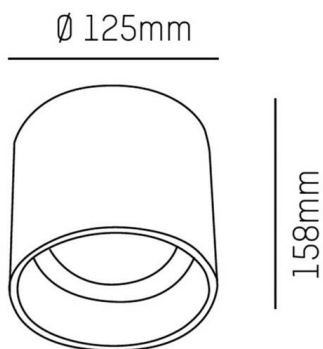

AEON

305-604530wddd

AEON ROUND SURFACE MOUNTED CEILING LUMINAIRE made of aluminium, white, similar to RAL 9003, beam 45°, light output direct, with converter, max. 350mA, dimmability: DALI, IP20

SKETCH

TECHNICAL DETAILS

Light source	LED
System performance [W]	15
Luminous flux [lm]	1550
Current sec. [mA]	350
Colour temperature	3000K
CRI	>80
Converter	with converter
Dimmability	DALI
Light emission area	direct
Beam angle	45°
Voltage	220-240V 50/60Hz
Height [mm]	158
Diameter [mm]	125
IP protection class	IP20
IP protection class	protection cl. I
Material	aluminium
Colour of body	white
RAL	9003
Lifetime [h]	L80 B10 72 000
Energy efficiency class	E
Number of luminaires B16A	61
Net weight [kg]	1.19
EAN number	9008905807084

LIGHT DISTRIBUTION CURVE

Energy label

The values are rated values. Power and luminous flux are initially subject to a tolerance of +/- 10%.
Colour temperature tolerance: +/- 150 K. The values apply to an ambient temperature of 25°C unless otherwise specified.