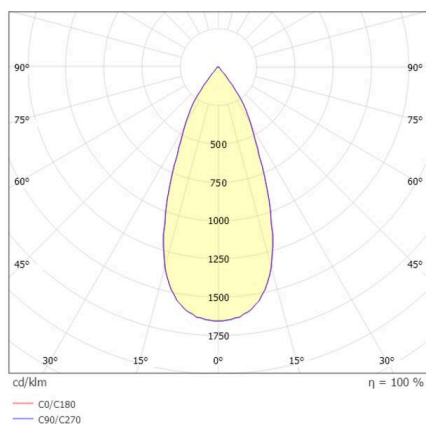

AEON

305-604530wddd

AEON ROUND SURFACE MOUNTED CEILING LUMINAIRE made of aluminium, white, similar to RAL 9003, beam 45°, light output direct, with converter, max. 350mA, dimmability: DALI, IP20

SKETCH

TECHNICAL DETAILS

Light source	LED
System performance [W]	15
Luminous flux [lm]	1550
Current sec. [mA]	350
Colour temperature	3000K
CRI	>80
Converter	with converter
Dimmability	DALI
Light emission area	direct
Beam angle	45°
Voltage	220-240V 50/60Hz
Height [mm]	158
Diameter [mm]	125
IP protection class	IP20
IP protection class	protection cl. I
Material	aluminium
Colour of body	white
RAL	9003
Lifetime [h]	L80 B10 72 000
Energy efficiency class	E
Number of luminaires B16A	61
Net weight [kg]	1.19
EAN number	9008905807084

LIGHT DISTRIBUTION CURVE

Energy label

The values are rated values. Power and luminous flux are initially subject to a tolerance of +/- 10%.
Colour temperature tolerance: +/- 150 K. The values apply to an ambient temperature of 25°C unless otherwise specified.