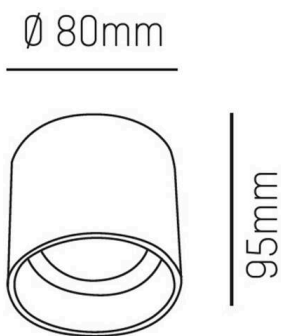

AEON

305-602527b

AEON ROUND SURFACE MOUNTED CEILING LUMINAIRE made of aluminium, black, similar to RAL 9005, beam 45°, light output direct, with converter, max. 160mA, dimmability: not dimmable, IP20

SKETCH

TECHNICAL DETAILS

Light source	LED
System performance [W]	8
Luminous flux [lm]	660
Current sec. [mA]	160
Colour temperature	2700K
CRI	>80
Converter	with converter
Dimmability	not dimmable
Light emission area	direct
Beam angle	45°
Voltage	220-240V 50/60Hz
Height [mm]	95
Diameter [mm]	80
IP protection class	IP20
IP protection class	protection cl. I
Material	aluminium
Colour of body	black
RAL	9005
Lifetime [h]	L80 B10 72 000
Energy efficiency class	E
Number of luminaires B16A	38
Net weight [kg]	0.39
EAN number	9008905811166

LIGHT DISTRIBUTION CURVE

Energy label

The values are rated values. Power and luminous flux are initially subject to a tolerance of +/- 10%.
Colour temperature tolerance: +/- 150 K. The values apply to an ambient temperature of 25°C unless otherwise specified.