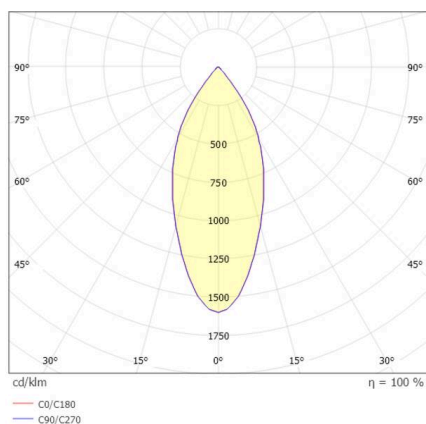

AEON

305-602527b

AEON ROUND SURFACE MOUNTED CEILING LUMINAIRE made of aluminium, black, similar to RAL 9005, beam 45°, light output direct, with converter, max. 160mA, dimmability: not dimmable, IP20

SKETCH

TECHNICAL DETAILS

Light source	LED
System performance [W]	8
Luminous flux [lm]	660
Current sec. [mA]	160
Colour temperature	2700K
CRI	>80
Converter	with converter
Dimmability	not dimmable
Light emission area	direct
Beam angle	45°
Voltage	220-240V 50/60Hz
Height [mm]	95
Diameter [mm]	80
IP protection class	IP20
IP protection class	protection cl. I
Material	aluminium
Colour of body	black
RAL	9005
Lifetime [h]	L80 B10 72 000
Energy efficiency class	E
Number of luminaires B16A	38
Net weight [kg]	0.39
EAN number	9008905811166

LIGHT DISTRIBUTION CURVE

Energy label

The values are rated values. Power and luminous flux are initially subject to a tolerance of +/- 10%.
Colour temperature tolerance: +/- 150 K. The values apply to an ambient temperature of 25°C unless otherwise specified.