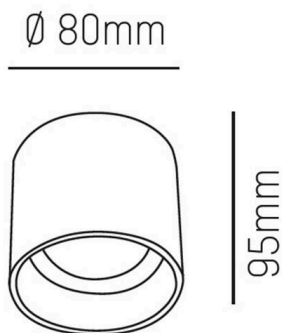

**AEON**

**305-602527w**

AEON ROUND SURFACE MOUNTED CEILING LUMINAIRE made of aluminium, white, similar to RAL 9003, beam 45°, light output direct, with converter, max. 160mA, dimmability: not dimmable, IP20

**SKETCH**

**TECHNICAL DETAILS**

Light source	LED
System performance [W]	8
Luminous flux [lm]	660
Current sec. [mA]	160
Colour temperature	2700K
CRI	>80
Converter	with converter
Dimmability	not dimmable
Light emission area	direct
Beam angle	45°
Voltage	220-240V 50/60Hz
Height [mm]	95
Diameter [mm]	80
IP protection class	IP20
IP protection class	protection cl. I
Material	aluminium
Colour of body	white
RAL	9003
Lifetime [h]	L80 B10 72 000
Energy efficiency class	E
Number of luminaires B16A	38
Net weight [kg]	0.39
EAN number	9008905795428

**LIGHT DISTRIBUTION CURVE**

Energy label

The values are rated values. Power and luminous flux are initially subject to a tolerance of +/- 10%.  
Colour temperature tolerance: +/- 150 K. The values apply to an ambient temperature of 25°C unless otherwise specified.