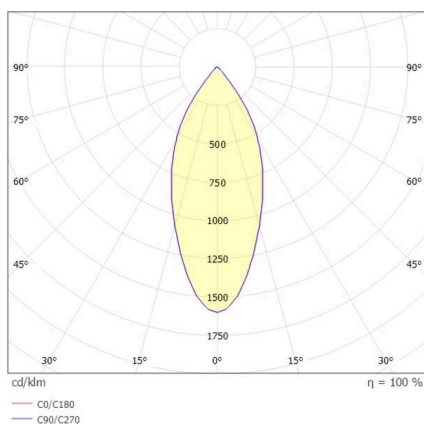

**AEON**

**305-602527w**

AEON ROUND SURFACE MOUNTED CEILING LUMINAIRE made of aluminium, white, similar to RAL 9003, beam 45°, light output direct, with converter, max. 160mA, dimmability: not dimmable, IP20

**SKETCH**

**TECHNICAL DETAILS**

Light source	LED
System performance [W]	8
Luminous flux [lm]	660
Current sec. [mA]	160
Colour temperature	2700K
CRI	>80
Converter	with converter
Dimmability	not dimmable
Light emission area	direct
Beam angle	45°
Voltage	220-240V 50/60Hz
Height [mm]	95
Diameter [mm]	80
IP protection class	IP20
IP protection class	protection cl. I
Material	aluminium
Colour of body	white
RAL	9003
Lifetime [h]	L80 B10 72 000
Energy efficiency class	E
Number of luminaires B16A	38
Net weight [kg]	0.39
EAN number	9008905795428

**LIGHT DISTRIBUTION CURVE**

Energy label

The values are rated values. Power and luminous flux are initially subject to a tolerance of +/- 10%.  
Colour temperature tolerance: +/- 150 K. The values apply to an ambient temperature of 25°C unless otherwise specified.