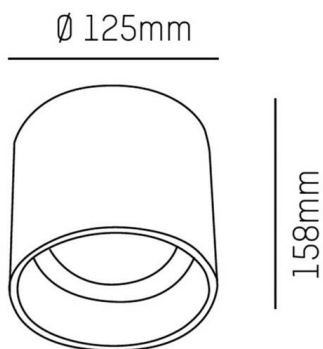

AEON

305-604527bddd

AEON ROUND SURFACE MOUNTED CEILING LUMINAIRE made of aluminium, black, similar to RAL 9005, beam 45°, light output direct, with converter, max. 350mA, dimmability: DALI, IP20

SKETCH

TECHNICAL DETAILS

Light source	LED
System performance [W]	15
Luminous flux [lm]	1450
Current sec. [mA]	350
Colour temperature	2700K
CRI	>80
Converter	with converter
Dimmability	DALI
Light emission area	direct
Beam angle	45°
Voltage	220-240V 50/60Hz
Height [mm]	158
Diameter [mm]	125
IP protection class	IP20
IP protection class	protection cl. I
Material	aluminium
Colour of body	black
RAL	9005
Lifetime [h]	L80 B10 72 000
Energy efficiency class	E
Number of luminaires B16A	61
Net weight [kg]	1.22
EAN number	9008905932526

LIGHT DISTRIBUTION CURVE

Energy label

The values are rated values. Power and luminous flux are initially subject to a tolerance of +/- 10%.
Colour temperature tolerance: +/- 150 K. The values apply to an ambient temperature of 25°C unless otherwise specified.