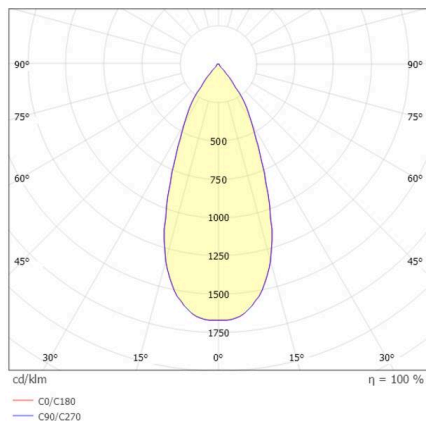

AEON

305-604527bddd

AEON ROUND SURFACE MOUNTED CEILING LUMINAIRE made of aluminium, black, similar to RAL 9005, beam 45°, light output direct, with converter, max. 350mA, dimmability: DALI, IP20

SKETCH

TECHNICAL DETAILS

Light source	LED
System performance [W]	15
Luminous flux [lm]	1450
Current sec. [mA]	350
Colour temperature	2700K
CRI	>80
Converter	with converter
Dimmability	DALI
Light emission area	direct
Beam angle	45°
Voltage	220-240V 50/60Hz
Height [mm]	158
Diameter [mm]	125
IP protection class	IP20
IP protection class	protection cl. I
Material	aluminium
Colour of body	black
RAL	9005
Lifetime [h]	L80 B10 72 000
Energy efficiency class	E
Number of luminaires B16A	61
Net weight [kg]	1.22
EAN number	9008905932526

LIGHT DISTRIBUTION CURVE

Energy label

The values are rated values. Power and luminous flux are initially subject to a tolerance of +/- 10%.
Colour temperature tolerance: +/- 150 K. The values apply to an ambient temperature of 25°C unless otherwise specified.