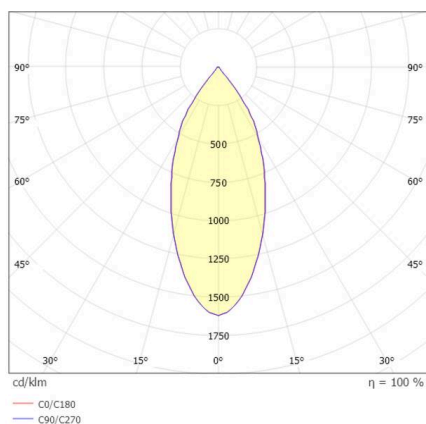

**AEON**

**305-602530b**

AEON ROUND SURFACE MOUNTED CEILING LUMINAIRE made of aluminium, black, similar to RAL 9005, beam 45°, light output direct, with converter, max. 160mA, dimmability: not dimmable, IP20

**SKETCH**

**TECHNICAL DETAILS**

Light source	LED
System performance [W]	8
Luminous flux [lm]	660
Current sec. [mA]	160
Colour temperature	3000K
CRI	>80
Converter	with converter
Dimmability	not dimmable
Light emission area	direct
Beam angle	45°
Voltage	220-240V 50/60Hz
Height [mm]	95
Diameter [mm]	80
IP protection class	IP20
IP protection class	protection cl. I
Material	aluminium
Colour of body	black
RAL	9005
Lifetime [h]	L80 B10 72 000
Energy efficiency class	E
Number of luminaires B16A	38
Net weight [kg]	0.39
EAN number	9008905795411

**LIGHT DISTRIBUTION CURVE**

Energy label

The values are rated values. Power and luminous flux are initially subject to a tolerance of +/- 10%.  
Colour temperature tolerance: +/- 150 K. The values apply to an ambient temperature of 25°C unless otherwise specified.