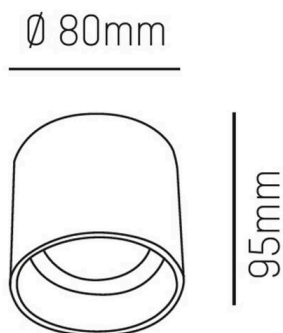

**AEON**

**305-602530b**

AEON ROUND SURFACE MOUNTED CEILING LUMINAIRE made of aluminium, black, similar to RAL 9005, beam 45°, light output direct, with converter, max. 160mA, dimmability: not dimmable, IP20

**SKETCH**

**TECHNICAL DETAILS**

Light source	LED
System performance [W]	8
Luminous flux [lm]	660
Current sec. [mA]	160
Colour temperature	3000K
CRI	>80
Converter	with converter
Dimmability	not dimmable
Light emission area	direct
Beam angle	45°
Voltage	220-240V 50/60Hz
Height [mm]	95
Diameter [mm]	80
IP protection class	IP20
IP protection class	protection cl. I
Material	aluminium
Colour of body	black
RAL	9005
Lifetime [h]	L80 B10 72 000
Energy efficiency class	E
Number of luminaires B16A	38
Net weight [kg]	0.39
EAN number	9008905795411

**LIGHT DISTRIBUTION CURVE**

Energy label

The values are rated values. Power and luminous flux are initially subject to a tolerance of +/- 10%.  
Colour temperature tolerance: +/- 150 K. The values apply to an ambient temperature of 25°C unless otherwise specified.