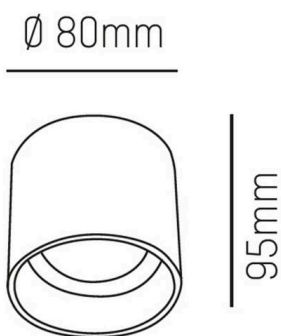

AEON

305-602530w

AEON ROUND SURFACE MOUNTED CEILING LUMINAIRE made of aluminium, white, similar to RAL 9003, beam 45°, light output direct, with converter, max. 160mA, dimmability: not dimmable, IP20

SKETCH

TECHNICAL DETAILS

Light source	LED
System performance [W]	8
Luminous flux [lm]	660
Current sec. [mA]	160
Colour temperature	3000K
CRI	>80
Converter	with converter
Dimmability	not dimmable
Light emission area	direct
Beam angle	45°
Voltage	220-240V 50/60Hz
Height [mm]	95
Diameter [mm]	80
IP protection class	IP20
IP protection class	protection cl. I
Material	aluminium
Colour of body	white
RAL	9003
Lifetime [h]	L80 B10 72 000
Energy efficiency class	E
Number of luminaires B16A	38
Net weight [kg]	0.40
EAN number	9008905795435

LIGHT DISTRIBUTION CURVE

Energy label

The values are rated values. Power and luminous flux are initially subject to a tolerance of +/- 10%.
 Colour temperature tolerance: +/- 150 K. The values apply to an ambient temperature of 25°C unless otherwise specified.