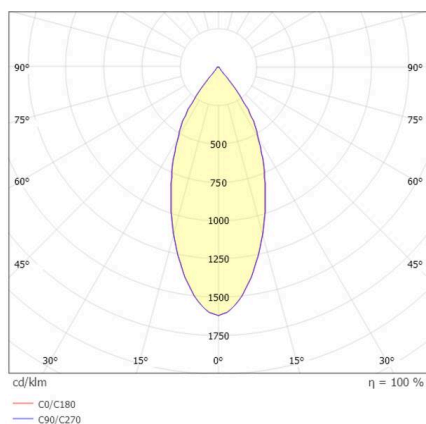

AEON

305-602530w

AEON ROUND SURFACE MOUNTED CEILING LUMINAIRE made of aluminium, white, similar to RAL 9003, beam 45°, light output direct, with converter, max. 160mA, dimmability: not dimmable, IP20

SKETCH

TECHNICAL DETAILS

Light source	LED
System performance [W]	8
Luminous flux [lm]	660
Current sec. [mA]	160
Colour temperature	3000K
CRI	>80
Converter	with converter
Dimmability	not dimmable
Light emission area	direct
Beam angle	45°
Voltage	220-240V 50/60Hz
Height [mm]	95
Diameter [mm]	80
IP protection class	IP20
IP protection class	protection cl. I
Material	aluminium
Colour of body	white
RAL	9003
Lifetime [h]	L80 B10 72 000
Energy efficiency class	E
Number of luminaires B16A	38
Net weight [kg]	0.40
EAN number	9008905795435

LIGHT DISTRIBUTION CURVE

Energy label

The values are rated values. Power and luminous flux are initially subject to a tolerance of +/- 10%.
 Colour temperature tolerance: +/- 150 K. The values apply to an ambient temperature of 25°C unless otherwise specified.