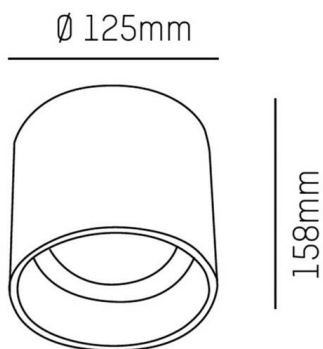

AEON

305-604530bddd

AEON ROUND SURFACE MOUNTED CEILING LUMINAIRE made of aluminium, black, similar to RAL 9005, beam 45°, light output direct, with converter, max. 350mA, dimmability: DALI, IP20

SKETCH

TECHNICAL DETAILS

Light source	LED
System performance [W]	15
Luminous flux [lm]	1550
Current sec. [mA]	350
Colour temperature	3000K
CRI	>80
Converter	with converter
Dimmability	DALI
Light emission area	direct
Beam angle	45°
Voltage	220-240V 50/60Hz
Height [mm]	158
Diameter [mm]	125
IP protection class	IP20
IP protection class	protection cl. I
Material	aluminium
Colour of body	black
RAL	9005
Lifetime [h]	L80 B10 72 000
Energy efficiency class	E
Number of luminaires B16A	61
Net weight [kg]	1.18
EAN number	9008905912603

LIGHT DISTRIBUTION CURVE

Energy label

The values are rated values. Power and luminous flux are initially subject to a tolerance of +/- 10%.
 Colour temperature tolerance: +/- 150 K. The values apply to an ambient temperature of 25°C unless otherwise specified.