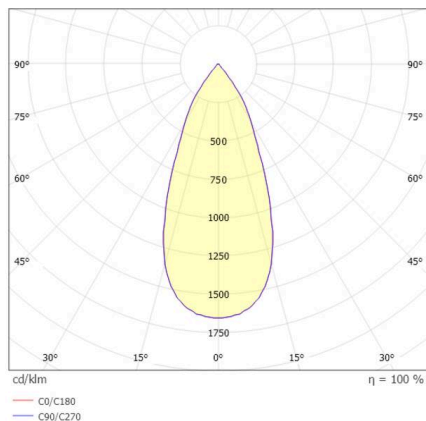

AEON

305-604530bddd

AEON ROUND SURFACE MOUNTED CEILING LUMINAIRE made of aluminium, black, similar to RAL 9005, beam 45°, light output direct, with converter, max. 350mA, dimmability: DALI, IP20

SKETCH

TECHNICAL DETAILS

Light source	LED
System performance [W]	15
Luminous flux [lm]	1550
Current sec. [mA]	350
Colour temperature	3000K
CRI	>80
Converter	with converter
Dimmability	DALI
Light emission area	direct
Beam angle	45°
Voltage	220-240V 50/60Hz
Height [mm]	158
Diameter [mm]	125
IP protection class	IP20
IP protection class	protection cl. I
Material	aluminium
Colour of body	black
RAL	9005
Lifetime [h]	L80 B10 72 000
Energy efficiency class	E
Number of luminaires B16A	61
Net weight [kg]	1.18
EAN number	9008905912603

LIGHT DISTRIBUTION CURVE

Energy label

The values are rated values. Power and luminous flux are initially subject to a tolerance of +/- 10%.
 Colour temperature tolerance: +/- 150 K. The values apply to an ambient temperature of 25°C unless otherwise specified.