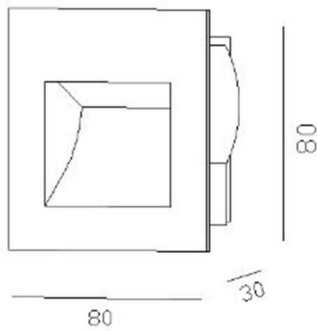

The values are rated values. Power and luminous flux are initially subject to a tolerance of +/- 10%.
Colour temperature tolerance: +/- 150 K. The values apply to an ambient temperature of 25°C unless otherwise specified.