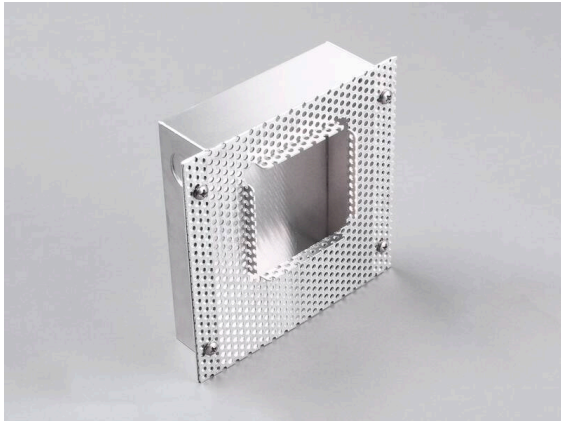

## WINDOW

305-5058

recessed housing, galvanised sheet, incl. plaster frame, suitable for WINDOW &amp; PAN

## TECHNICAL DETAILS

Dimmability	not dimmable
Length [mm]	138
Width [mm]	142
Ceiling cutout [mm]	140x125x50
Mounting depth [mm]	38
IP protection class	IP20
Material	metal
Colour of body	galvanised
Net weight [kg]	0.14
EAN number	9008905795442