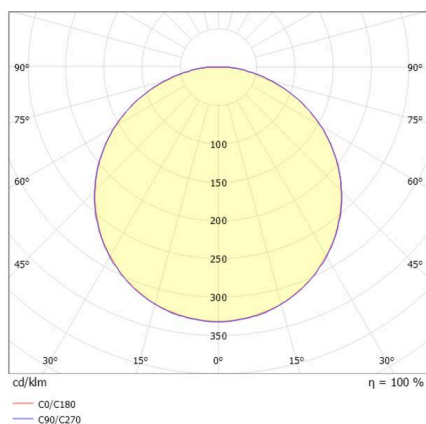

SOPO

100-q30190740

SOPO SQUARE L SD WALL / CEILING LUMINAIRE made of aluminium, grey, similar to RAL 7042, beam 110°, light output direct, with converter, dimmability: not dimmable, IP54

SKETCH

TECHNICAL DETAILS

Light source	LED
System performance [W]	30
Luminous flux [lm]	2950
Colour temperature	3000K
CRI	>80
Converter	with converter
Dimmability	not dimmable
Light emission area	direct
Beam angle	110°
Voltage	220-240V 50/60Hz
Length [mm]	300
Width [mm]	300
Height [mm]	49
IP protection class	IP54
IP protection class	protection cl. I
IK value	IK10
Material	aluminium
Colour of body	grey
RAL	7042
Lifetime [h]	L80 B10 20 000
Energy efficiency class	D
Net weight [kg]	1.48
EAN number	9010506456561

LIGHT DISTRIBUTION CURVE

Energy label

The values are rated values. Power and luminous flux are initially subject to a tolerance of +/- 10%.
 Colour temperature tolerance: +/- 150 K. The values apply to an ambient temperature of 25°C unless otherwise specified.