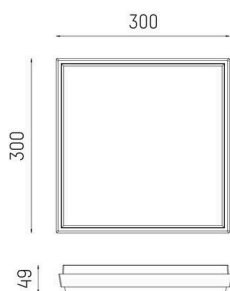

SOPO

100-q30190740

SOPO SQUARE L SD WALL / CEILING LUMINAIRE made of aluminium, grey, similar to RAL 7042, beam 110°, light output direct, with converter, dimmability: not dimmable, IP54

SKETCH

TECHNICAL DETAILS

Light source	LED
System performance [W]	30
Luminous flux [lm]	2950
Colour temperature	3000K
CRI	>80
Converter	with converter
Dimmability	not dimmable
Light emission area	direct
Beam angle	110°
Voltage	220-240V 50/60Hz
Length [mm]	300
Width [mm]	300
Height [mm]	49
IP protection class	IP54
IP protection class	protection cl. I
IK value	IK10
Material	aluminium
Colour of body	grey
RAL	7042
Lifetime [h]	L80 B10 20 000
Energy efficiency class	D
Net weight [kg]	1.48
EAN number	9010506456561

LIGHT DISTRIBUTION CURVE

Energy label

The values are rated values. Power and luminous flux are initially subject to a tolerance of +/- 10%.
 Colour temperature tolerance: +/- 150 K. The values apply to an ambient temperature of 25°C unless otherwise specified.