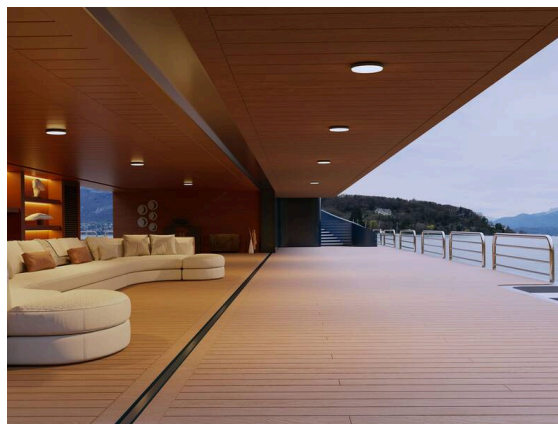

SOPO

100-q30190740

SOPO SQUARE L SD WALL / CEILING LUMINAIRE made of aluminium, grey, similar to RAL 7042, beam 110°, light output direct, with converter, dimmability: not dimmable, IP54

SKETCH

TECHNICAL DETAILS

Light source	LED
System performance [W]	30
Luminous flux [lm]	2950
Colour temperature	3000K
CRI	>80
Converter	with converter
Dimmability	not dimmable
Light emission area	direct
Beam angle	110°
Voltage	220-240V 50/60Hz
Length [mm]	300
Width [mm]	300
Height [mm]	49
IP protection class	IP54
IP protection class	protection cl. I
IK value	IK10
Material	aluminium
Colour of body	grey
RAL	7042
Lifetime [h]	L80 B10 20 000
Energy efficiency class	D
Net weight [kg]	1.48
EAN number	9010506456561