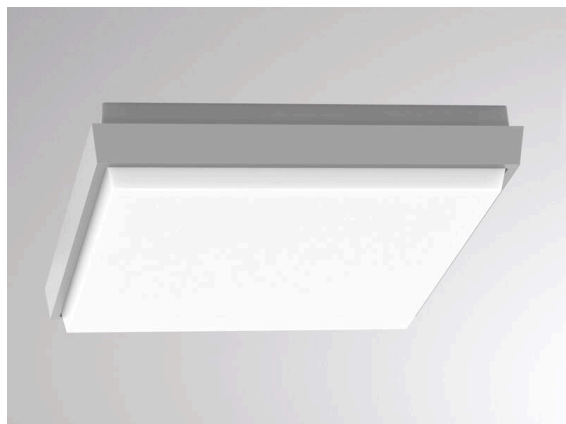

SOPO

100-q30190740

SOPO SQUARE L SD WALL / CEILING LUMINAIRE made of aluminium, grey, similar to RAL 7042, beam 110°, light output direct, with converter, dimmability: not dimmable, IP54

SKETCH

TECHNICAL DETAILS

Light source	LED
System performance [W]	30
Luminous flux [lm]	2950
Colour temperature	3000K
CRI	>80
Converter	with converter
Dimmability	not dimmable
Light emission area	direct
Beam angle	110°
Voltage	220-240V 50/60Hz
Length [mm]	300
Width [mm]	300
Height [mm]	49
IP protection class	IP54
IP protection class	protection cl. I
IK value	IK10
Material	aluminium
Colour of body	grey
RAL	7042
Lifetime [h]	L80 B10 20 000
Energy efficiency class	D
Net weight [kg]	1.48
EAN number	9010506456561