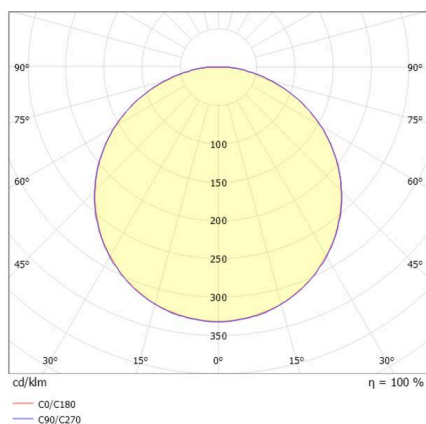

**SOPO**

**100-q30190110**

SOPO SQUARE L SD WALL / CEILING LUMINAIRE made of aluminium, anthrazite, similar to RAL 7024, beam 110°, light output direct, with converter, dimmability: not dimmable, IP54

**SKETCH**

**TECHNICAL DETAILS**

Light source	LED
System performance [W]	30
Luminous flux [lm]	2950
Colour temperature	3000K
CRI	>80
Converter	with converter
Dimmability	not dimmable
Light emission area	direct
Beam angle	110°
Voltage	220-240V 50/60Hz
Length [mm]	300
Width [mm]	300
Height [mm]	49
IP protection class	IP54
IP protection class	protection cl. I
IK value	IK10
Material	aluminium
Colour of body	anthrazite
RAL	7024
Lifetime [h]	L80 B10 20 000
Energy efficiency class	D
Net weight [kg]	1.46
EAN number	9010506619942

**LIGHT DISTRIBUTION CURVE**

Energy label

The values are rated values. Power and luminous flux are initially subject to a tolerance of +/- 10%.  
 Colour temperature tolerance: +/- 150 K. The values apply to an ambient temperature of 25°C unless otherwise specified.