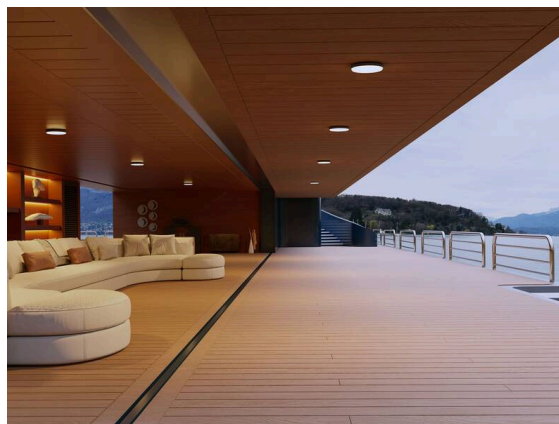

**SOPO**

**100-q30190110**

SOPO SQUARE L SD WALL / CEILING LUMINAIRE made of aluminium, anthrazite, similar to RAL 7024, beam 110°, light output direct, with converter, dimmability: not dimmable, IP54

**SKETCH**