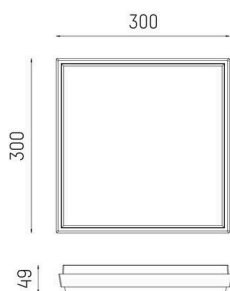

**SOPO**

**100-q30190110**

SOPO SQUARE L SD WALL / CEILING LUMINAIRE made of aluminium, anthrazite, similar to RAL 7024, beam 110°, light output direct, with converter, dimmability: not dimmable, IP54

**SKETCH**

**TECHNICAL DETAILS**

Light source	LED
System performance [W]	30
Luminous flux [lm]	2950
Colour temperature	3000K
CRI	>80
Converter	with converter
Dimmability	not dimmable
Light emission area	direct
Beam angle	110°
Voltage	220-240V 50/60Hz
Length [mm]	300
Width [mm]	300
Height [mm]	49
IP protection class	IP54
IP protection class	protection cl. I
IK value	IK10
Material	aluminium
Colour of body	anthrazite
RAL	7024
Lifetime [h]	L80 B10 20 000
Energy efficiency class	D
Net weight [kg]	1.46
EAN number	9010506619942

**LIGHT DISTRIBUTION CURVE**

Energy label

The values are rated values. Power and luminous flux are initially subject to a tolerance of +/- 10%.  
 Colour temperature tolerance: +/- 150 K. The values apply to an ambient temperature of 25°C unless otherwise specified.