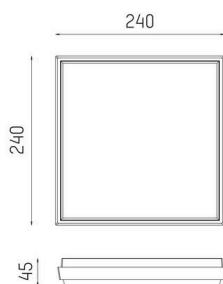

SOPO

100-q24190740

SOPO SQUARE M SD WALL / CEILING LUMINAIRE made of aluminium, grey, similar to RAL 7042, beam 110°, light output direct, with converter, dimmability: not dimmable, IP54

SKETCH

TECHNICAL DETAILS

Light source	LED
System performance [W]	25
Luminous flux [lm]	2755
Colour temperature	3000K
CRI	>80
Converter	with converter
Dimmability	not dimmable
Light emission area	direct
Beam angle	110°
Voltage	220-240V 50/60Hz
Length [mm]	240
Width [mm]	240
Height [mm]	49
IP protection class	IP54
IP protection class	protection cl. I
IK value	IK10
Material	aluminium
Colour of body	grey
RAL	7042
Lifetime [h]	L80 B10 20 000
Energy efficiency class	D
Net weight [kg]	1.02
EAN number	9010506619935

LIGHT DISTRIBUTION CURVE

Energy label

The values are rated values. Power and luminous flux are initially subject to a tolerance of +/- 10%.  
 Colour temperature tolerance: +/- 150 K. The values apply to an ambient temperature of 25°C unless otherwise specified.