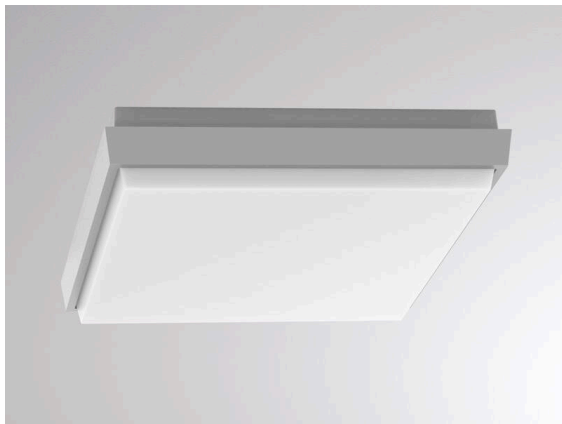

SOPO

100-q24190740

SOPO SQUARE M SD WALL / CEILING LUMINAIRE made of aluminium, grey, similar to RAL 7042, beam 110°, light output direct, with converter, dimmability: not dimmable, IP54

SKETCH

TECHNICAL DETAILS

Light source	LED
System performance [W]	25
Luminous flux [lm]	2755
Colour temperature	3000K
CRI	>80
Converter	with converter
Dimmability	not dimmable
Light emission area	direct
Beam angle	110°
Voltage	220-240V 50/60Hz
Length [mm]	240
Width [mm]	240
Height [mm]	49
IP protection class	IP54
IP protection class	protection cl. I
IK value	IK10
Material	aluminium
Colour of body	grey
RAL	7042
Lifetime [h]	L80 B10 20 000
Energy efficiency class	D
Net weight [kg]	1.02
EAN number	9010506619935