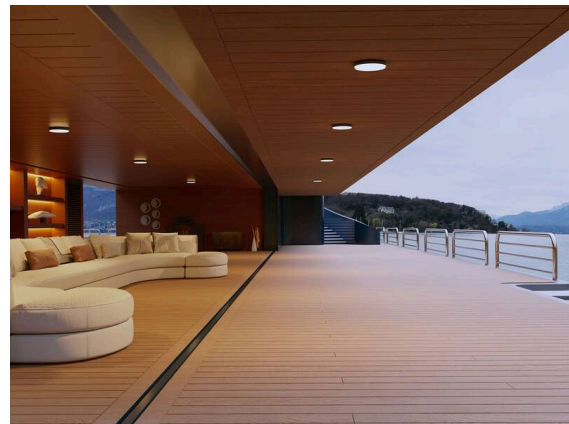

SOPO

100-q24190740

SOPO SQUARE M SD WALL / CEILING LUMINAIRE made of aluminium, grey, similar to RAL 7042, beam 110°, light output direct, with converter, dimmability: not dimmable, IP54

SKETCH

TECHNICAL DETAILS