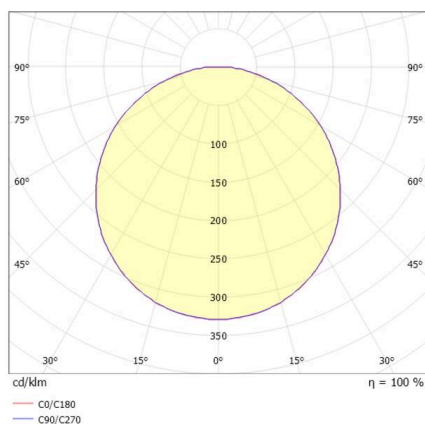

SOPO

100-q24190740

SOPO SQUARE M SD WALL / CEILING LUMINAIRE made of aluminium, grey, similar to RAL 7042, beam 110°, light output direct, with converter, dimmability: not dimmable, IP54

SKETCH

TECHNICAL DETAILS

Light source	LED
System performance [W]	25
Luminous flux [lm]	2755
Colour temperature	3000K
CRI	>80
Converter	with converter
Dimmability	not dimmable
Light emission area	direct
Beam angle	110°
Voltage	220-240V 50/60Hz
Length [mm]	240
Width [mm]	240
Height [mm]	49
IP protection class	IP54
IP protection class	protection cl. I
IK value	IK10
Material	aluminium
Colour of body	grey
RAL	7042
Lifetime [h]	L80 B10 20 000
Energy efficiency class	D
Net weight [kg]	1.02
EAN number	9010506619935

LIGHT DISTRIBUTION CURVE

Energy label

The values are rated values. Power and luminous flux are initially subject to a tolerance of +/- 10%.  
 Colour temperature tolerance: +/- 150 K. The values apply to an ambient temperature of 25°C unless otherwise specified.