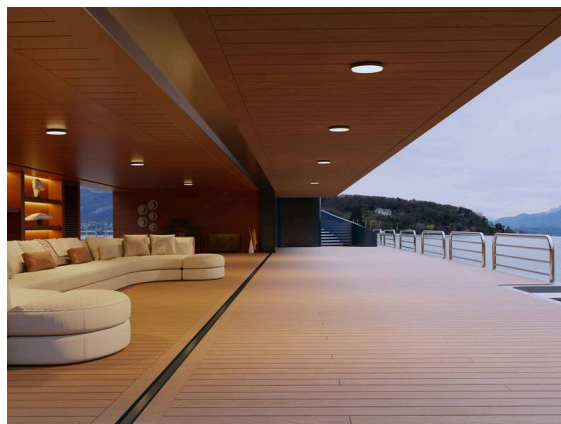

SOPO

100-q24190110

SOPO SQUARE M SD WALL / CEILING LUMINAIRE made of aluminium, anthrazite, similar to RAL 7024, beam 110°, light output direct, with converter, dimmability: not dimmable, IP54

SKETCH

TECHNICAL DETAILS