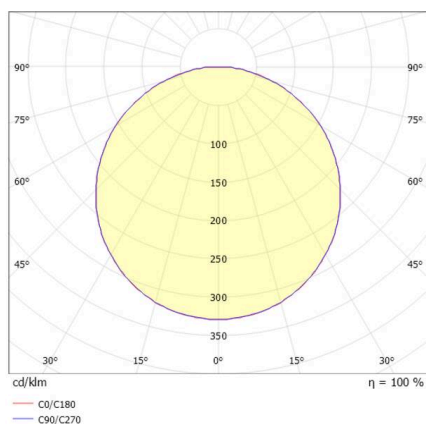

SOPO

100-q24190110

SOPO SQUARE M SD WALL / CEILING LUMINAIRE made of aluminium, anthrazite, similar to RAL 7024, beam 110°, light output direct, with converter, dimmability: not dimmable, IP54

SKETCH

TECHNICAL DETAILS

Light source	LED
System performance [W]	25
Luminous flux [lm]	2755
Colour temperature	3000K
CRI	>80
Converter	with converter
Dimmability	not dimmable
Light emission area	direct
Beam angle	110°
Voltage	220-240V 50/60Hz
Length [mm]	240
Width [mm]	240
Height [mm]	49
IP protection class	IP54
IP protection class	protection cl. I
IK value	IK10
Material	aluminium
Colour of body	anthrazite
RAL	7024
Lifetime [h]	L80 B10 20 000
Energy efficiency class	D
Net weight [kg]	1.03
EAN number	9010506456486

LIGHT DISTRIBUTION CURVE

Energy label

The values are rated values. Power and luminous flux are initially subject to a tolerance of +/- 10%.
Colour temperature tolerance: +/- 150 K. The values apply to an ambient temperature of 25°C unless otherwise specified.