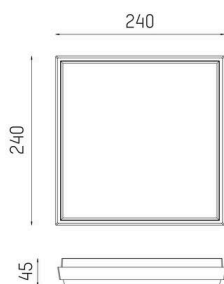

SOPO

100-q24190110

SOPO SQUARE M SD WALL / CEILING LUMINAIRE made of aluminium, anthrazite, similar to RAL 7024, beam 110°, light output direct, with converter, dimmability: not dimmable, IP54

SKETCH

TECHNICAL DETAILS

Light source	LED
System performance [W]	25
Luminous flux [lm]	2755
Colour temperature	3000K
CRI	>80
Converter	with converter
Dimmability	not dimmable
Light emission area	direct
Beam angle	110°
Voltage	220-240V 50/60Hz
Length [mm]	240
Width [mm]	240
Height [mm]	49
IP protection class	IP54
IP protection class	protection cl. I
IK value	IK10
Material	aluminium
Colour of body	anthrazite
RAL	7024
Lifetime [h]	L80 B10 20 000
Energy efficiency class	D
Net weight [kg]	1.03
EAN number	9010506456486

LIGHT DISTRIBUTION CURVE

Energy label

The values are rated values. Power and luminous flux are initially subject to a tolerance of +/- 10%.
Colour temperature tolerance: +/- 150 K. The values apply to an ambient temperature of 25°C unless otherwise specified.