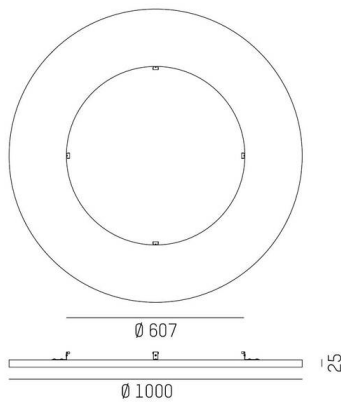

MC BASIC ABSORBER

585-00604

BOARD ROUND BIDO Acoustic element made of recycled PET fibre acoustically effective, grey, Bido Hängeleuchte separat ordern,

SKETCH

TECHNICAL DETAILS

Height [mm]	25
Diameter [mm]	1000
Protrusion [mm]	608
Material	recycled PET fibre acoustically effective
Colour of body	grey
Net weight [kg]	1.66
EAN number	9010870488441

Energy label

The values are rated values. Power and luminous flux are initially subject to a tolerance of +/- 10%.
 Colour temperature tolerance: +/- 150 K. The values apply to an ambient temperature of 25°C unless otherwise specified.