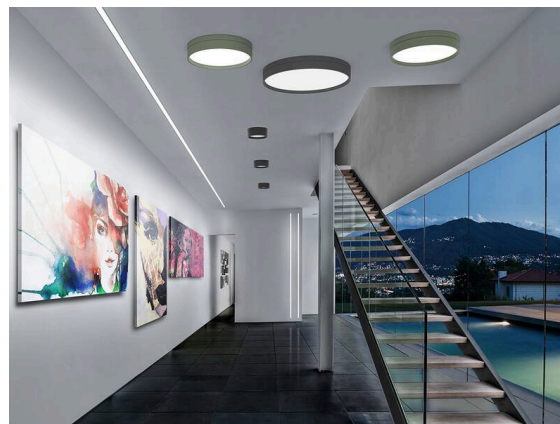

TURN ON 2

583-011111290606000

TURN ON 2 SD WALL / CEILING LUMINAIRE made of aluminium, black, similar to RAL 9005, decor black,opal diffuser light output direct, with converter, max. 350mA, dimmability: not dimmable, IP20

SKETCH

SYS 8W	Ø: 110mm
SYS 12W	Ø: 150mm
SYS 14W	Ø: 300mm
SYS 31W	Ø: 450mm

TECHNICAL DETAILS

System performance [W]	8
Luminous flux [lm]	470
Current sec. [mA]	350
Colour temperature	3000K
CRI	>90
Optics	opal diffuser
Converter	with converter
Dimmability	not dimmable
Light emission area	direct
Voltage	220-240V 50/60Hz
Height [mm]	63
Diameter [mm]	110
IP protection class	IP20
IP protection class	protection cl. I
IK value	IK06
Material	aluminium
Colour of body	black
RAL	9005
Colour of decor	black
Lifetime [h]	L80 B10 50 000
Energy efficiency class	D
Number of luminaires B16A	50
Net weight [kg]	1.02
EAN number	9010506886078