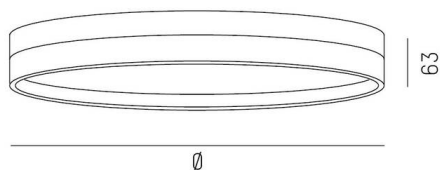

TURN ON 2

583-011111290606000

TURN ON 2 SD WALL / CEILING LUMINAIRE made of aluminium, black, similar to RAL 9005, decor black,opal diffuser light output direct, with converter, max. 350mA, dimmability: not dimmable, IP20

SKETCH

SYS 8W	Ø: 110mm
SYS 12W	Ø: 150mm
SYS 14W	Ø: 300mm
SYS 31W	Ø: 450mm

TECHNICAL DETAILS

System performance [W]	8
Luminous flux [lm]	470
Current sec. [mA]	350
Colour temperature	3000K
CRI	>90
Optics	opal diffuser
Converter	with converter
Dimmability	not dimmable
Light emission area	direct
Voltage	220-240V 50/60Hz
Height [mm]	63
Diameter [mm]	110
IP protection class	IP20
IP protection class	protection cl. I
IK value	IK06
Material	aluminium
Colour of body	black
RAL	9005
Colour of decor	black
Lifetime [h]	L80 B10 50 000
Energy efficiency class	D
Number of luminaires B16A	50
Net weight [kg]	1.02
EAN number	9010506886078