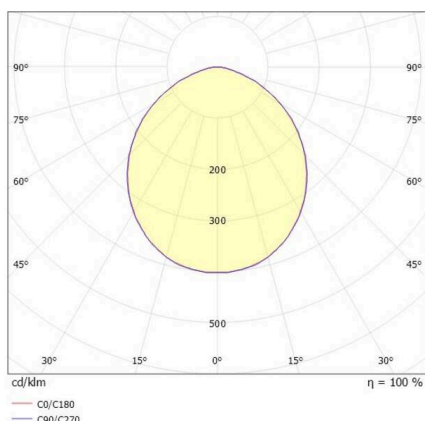

SKETCH

SYS 8W	Ø: 110mm
SYS 12W	Ø: 150mm
SYS 14W	Ø: 300mm
SYS 31W	Ø: 450mm

TECHNICAL DETAILS

System performance [W]	8
Luminous flux [lm]	470
Current sec. [mA]	350
Colour temperature	3000K
CRI	>90
Optics	opal diffuser
Converter	with converter
Dimmability	not dimmable
Light emission area	direct
Voltage	220-240V 50/60Hz
Height [mm]	63
Diameter [mm]	110
IP protection class	IP20
IP protection class	protection cl. I
IK value	IK06
Material	aluminium
Colour of body	black
RAL	9005
Colour of decor	black
Lifetime [h]	L80 B10 50 000
Energy efficiency class	D
Number of luminaires B16A	50
Net weight [kg]	1.02
EAN number	9010506886078

LIGHT DISTRIBUTION CURVE

Energy label

The values are rated values. Power and luminous flux are initially subject to a tolerance of +/- 10%.
Colour temperature tolerance: +/- 150 K. The values apply to an ambient temperature of 25°C unless otherwise specified.