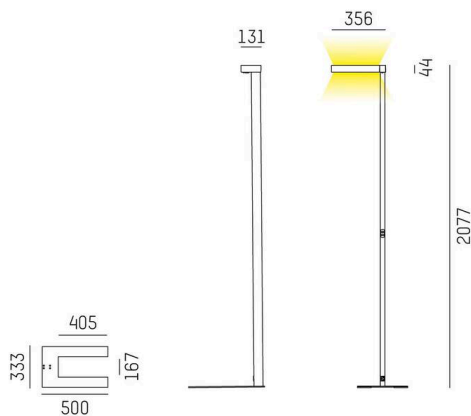

CONCEPT

723-001110119550

CONCEPT LEFT F FLOOR LAMP made of aluminium, white, similar to RAL 9016, microfaceted free-form reflector beam for single workplace, light output direct / indirect 30:70, UGR <19, with converter, max. 1500mA, dimmability: not dimmable, cable black, IP20 Membrane switch with USB connection (max.1A)

SKETCH

TECHNICAL DETAILS

Light source	LED
System performance [W]	70
Luminous flux [lm]	7400
Current sec. [mA]	1500
Colour temperature	3000K
CRI	>80
UGR	<19
Optics	microfaceted free-form reflector
Converter	with converter
Dimmability	not dimmable
Light emission area	direct / indirect 30:70
Beam angle	for single workplace
Voltage	220-240V AC/DC
Length [mm]	355
Width [mm]	131
Height [mm]	2077
IP protection class	IP20
IP protection class	protection cl. I
Material	aluminium
Colour of body	white
RAL	9016
Cable	black
Lifetime [h]	L80 B10 50 000
Energy efficiency class	D
Number of luminaires B16A	24
Net weight [kg]	12.73
EAN number	9010506307894

LIGHT DISTRIBUTION CURVE

Energy label

The values are rated values. Power and luminous flux are initially subject to a tolerance of +/- 10%.
Colour temperature tolerance: +/- 150 K. The values apply to an ambient temperature of 25°C unless otherwise specified.