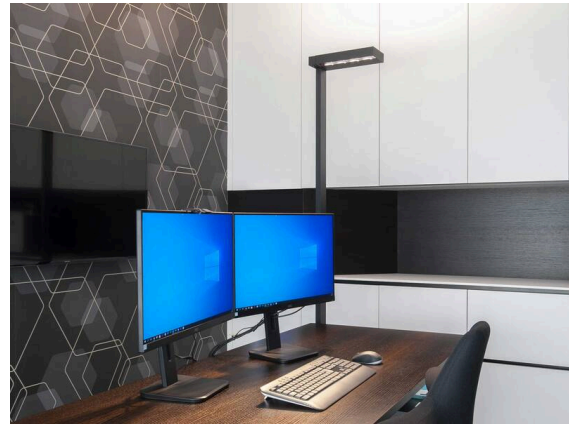

CONCEPT

723-001110119550

CONCEPT LEFT F FLOOR LAMP made of aluminium, white, similar to RAL 9016, microfaceted free-form reflector beam for single workplace, light output direct / indirect 30:70, UGR <19, with converter, max. 1500mA, dimmability: not dimmable, cable black, IP20 Membrane switch with USB connection (max.1A)

SKETCH

TECHNICAL DETAILS

Light source	LED
System performance [W]	70
Luminous flux [lm]	7400
Current sec. [mA]	1500
Colour temperature	3000K
CRI	>80
UGR	<19
Optics	microfaceted free-form reflector
Converter	with converter
Dimmability	not dimmable
Light emission area	direct / indirect 30:70
Beam angle	for single workplace
Voltage	220-240V AC/DC
Length [mm]	355
Width [mm]	131
Height [mm]	2077
IP protection class	IP20
IP protection class	protection cl. I
Material	aluminium
Colour of body	white
RAL	9016
Cable	black
Lifetime [h]	L80 B10 50 000
Energy efficiency class	D
Number of luminaires B16A	24
Net weight [kg]	12.73
EAN number	9010506307894