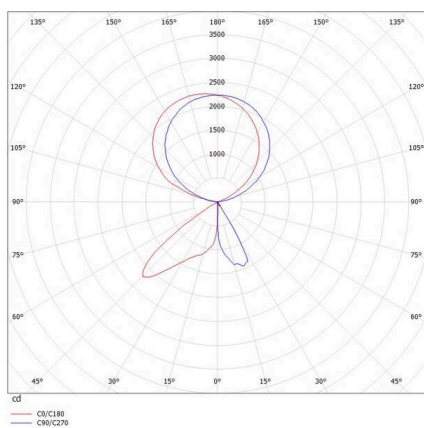

CONCEPT

723-001110119550

CONCEPT LEFT F FLOOR LAMP made of aluminium, white, similar to RAL 9016, microfaceted free-form reflector beam for single workplace, light output direct / indirect 30:70, UGR <19, with converter, max. 1500mA, dimmability: not dimmable, cable black, IP20 Membrane switch with USB connection (max.1A)

SKETCH

TECHNICAL DETAILS

Light source	LED
System performance [W]	70
Luminous flux [lm]	7400
Current sec. [mA]	1500
Colour temperature	3000K
CRI	>80
UGR	<19
Optics	microfaceted free-form reflector
Converter	with converter
Dimmability	not dimmable
Light emission area	direct / indirect 30:70
Beam angle	for single workplace
Voltage	220-240V AC/DC
Length [mm]	355
Width [mm]	131
Height [mm]	2077
IP protection class	IP20
IP protection class	protection cl. I
Material	aluminium
Colour of body	white
RAL	9016
Cable	black
Lifetime [h]	L80 B10 50 000
Energy efficiency class	D
Number of luminaires B16A	24
Net weight [kg]	12.73
EAN number	9010506307894

LIGHT DISTRIBUTION CURVE

Energy label

The values are rated values. Power and luminous flux are initially subject to a tolerance of +/- 10%.
Colour temperature tolerance: +/- 150 K. The values apply to an ambient temperature of 25°C unless otherwise specified.