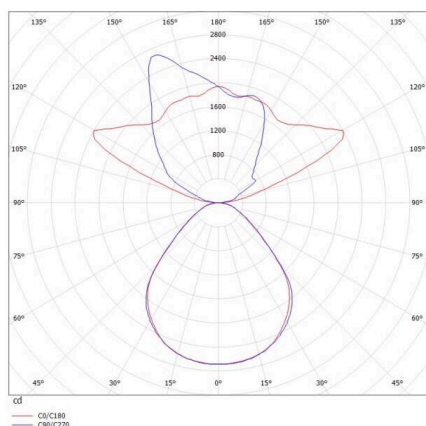

SYSTEM02.1

725-04001301906t

SYSTEM 02.1 F FLOOR LAMP made of die-cast aluminium, black, similar to RAL 9005, light output direct / indirect 30:70, UGR <19, with converter, max. 350mA, dimmability: Push Dim, cable black, IP20 rocker button

SKETCH

TECHNICAL DETAILS

Light source	LED
System performance [W]	93
Luminous flux [lm]	13640
Current sec. [mA]	350
Colour temperature	3000K
CRI	>80
UGR	<19
Converter	with converter
Dimmability	Push Dim
Light emission area	direct / indirect 30:70
Voltage	220-240V AC/DC
Length [mm]	579
Width [mm]	319
Height [mm]	2072
IP protection class	IP20
IP protection class	protection cl. I
Material	die-cast aluminium
Colour of body	black
RAL	9005
Cable	black
Lifetime [h]	L80 B10 50 000
Energy efficiency class	D
Number of luminaires B16A	18
Net weight [kg]	12.72
EAN number	9010506291889

LIGHT DISTRIBUTION CURVE

Energy label

The values are rated values. Power and luminous flux are initially subject to a tolerance of +/- 10%.  
Colour temperature tolerance: +/- 150 K. The values apply to an ambient temperature of 25°C unless otherwise specified.