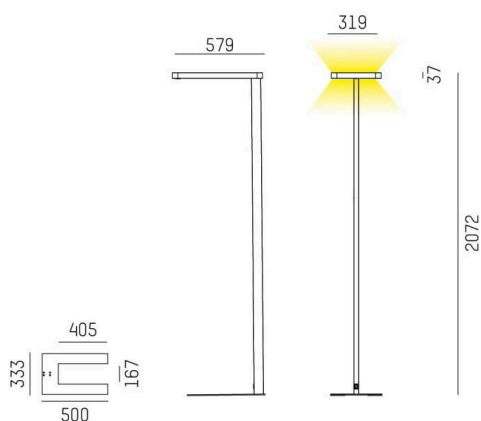

SYSTEM02.1

725-04001301906t

SYSTEM 02.1 F FLOOR LAMP made of die-cast aluminium, black, similar to RAL 9005, light output direct / indirect 30:70, UGR <19, with converter, max. 350mA, dimmability: Push Dim, cable black, IP20 rocker button

SKETCH

TECHNICAL DETAILS

Light source	LED
System performance [W]	93
Luminous flux [lm]	13640
Current sec. [mA]	350
Colour temperature	3000K
CRI	>80
UGR	<19
Converter	with converter
Dimmability	Push Dim
Light emission area	direct / indirect 30:70
Voltage	220-240V AC/DC
Length [mm]	579
Width [mm]	319
Height [mm]	2072
IP protection class	IP20
IP protection class	protection cl. I
Material	die-cast aluminium
Colour of body	black
RAL	9005
Cable	black
Lifetime [h]	L80 B10 50 000
Energy efficiency class	D
Number of luminaires B16A	18
Net weight [kg]	12.72
EAN number	9010506291889

LIGHT DISTRIBUTION CURVE

Energy label

The values are rated values. Power and luminous flux are initially subject to a tolerance of +/- 10%.  
Colour temperature tolerance: +/- 150 K. The values apply to an ambient temperature of 25°C unless otherwise specified.