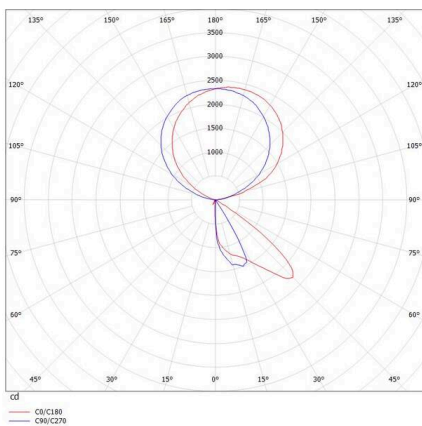

CONCEPT

723-001120114550

CONCEPT RIGHT F FLOOR LAMP made of aluminium, white, similar to RAL 9016, microfaceted free-form reflector beam for single workplace, light output direct / indirect 30:70, UGR <19, with converter, max. 1500mA, dimmability: not dimmable, cable black, IP20 Membrane switch with USB connection (max.1A)

SKETCH

TECHNICAL DETAILS

Light source	LED
System performance [W]	70
Luminous flux [lm]	7710
Current sec. [mA]	1500
Colour temperature	4000K
CRI	>80
UGR	<19
Optics	microfaceted free-form reflector
Converter	with converter
Dimmability	not dimmable
Light emission area	direct / indirect 30:70
Beam angle	for single workplace
Voltage	220-240V AC/DC
Length [mm]	355
Width [mm]	131
Height [mm]	2077
IP protection class	IP20
IP protection class	protection cl. I
Material	aluminium
Colour of body	white
RAL	9016
Cable	black
Lifetime [h]	L80 B10 50 000
Energy efficiency class	D
Number of luminaires B16A	24
Net weight [kg]	12.85
EAN number	9010506300987

LIGHT DISTRIBUTION CURVE

Energy label

The values are rated values. Power and luminous flux are initially subject to a tolerance of +/- 10%. Colour temperature tolerance: +/- 150 K. The values apply to an ambient temperature of 25°C unless otherwise specified.