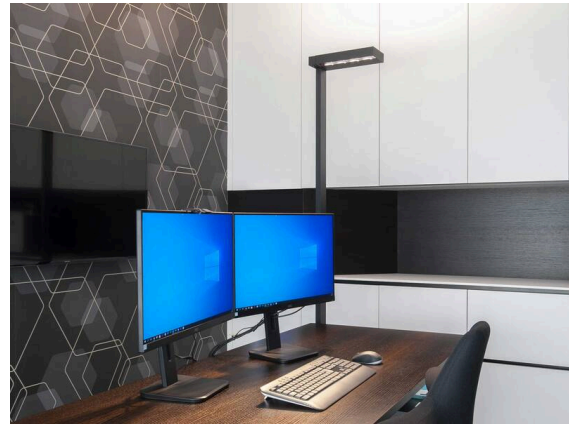

CONCEPT

723-001120114550

CONCEPT RIGHT F FLOOR LAMP made of aluminium, white, similar to RAL 9016, microfaceted free-form reflector beam for single workplace, light output direct / indirect 30:70, UGR <19, with converter, max. 1500mA, dimmability: not dimmable, cable black, IP20 Membrane switch with USB connection (max.1A)

SKETCH

TECHNICAL DETAILS

Light source	LED
System performance [W]	70
Luminous flux [lm]	7710
Current sec. [mA]	1500
Colour temperature	4000K
CRI	>80
UGR	<19
Optics	microfaceted free-form reflector
Converter	with converter
Dimmability	not dimmable
Light emission area	direct / indirect 30:70
Beam angle	for single workplace
Voltage	220-240V AC/DC
Length [mm]	355
Width [mm]	131
Height [mm]	2077
IP protection class	IP20
IP protection class	protection cl. I
Material	aluminium
Colour of body	white
RAL	9016
Cable	black
Lifetime [h]	L80 B10 50 000
Energy efficiency class	D
Number of luminaires B16A	24
Net weight [kg]	12.85
EAN number	9010506300987