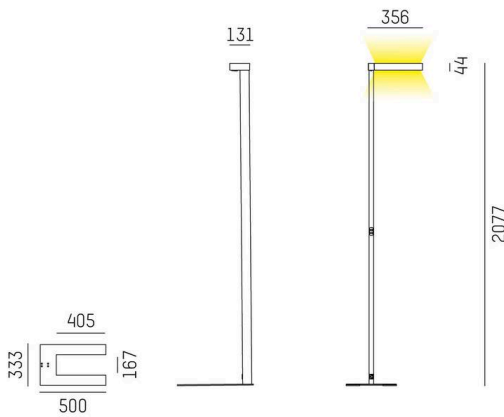

CONCEPT

723-001120114550

CONCEPT RIGHT F FLOOR LAMP made of aluminium, white, similar to RAL 9016, microfaceted free-form reflector beam for single workplace, light output direct / indirect 30:70, UGR <19, with converter, max. 1500mA, dimmability: not dimmable, cable black, IP20 Membrane switch with USB connection (max.1A)

SKETCH

TECHNICAL DETAILS

Light source	LED
System performance [W]	70
Luminous flux [lm]	7710
Current sec. [mA]	1500
Colour temperature	4000K
CRI	>80
UGR	<19
Optics	microfaceted free-form reflector
Converter	with converter
Dimmability	not dimmable
Light emission area	direct / indirect 30:70
Beam angle	for single workplace
Voltage	220-240V AC/DC
Length [mm]	355
Width [mm]	131
Height [mm]	2077
IP protection class	IP20
IP protection class	protection cl. I
Material	aluminium
Colour of body	white
RAL	9016
Cable	black
Lifetime [h]	L80 B10 50 000
Energy efficiency class	D
Number of luminaires B16A	24
Net weight [kg]	12.85
EAN number	9010506300987

LIGHT DISTRIBUTION CURVE

Energy label

The values are rated values. Power and luminous flux are initially subject to a tolerance of +/- 10%. Colour temperature tolerance: +/- 150 K. The values apply to an ambient temperature of 25°C unless otherwise specified.