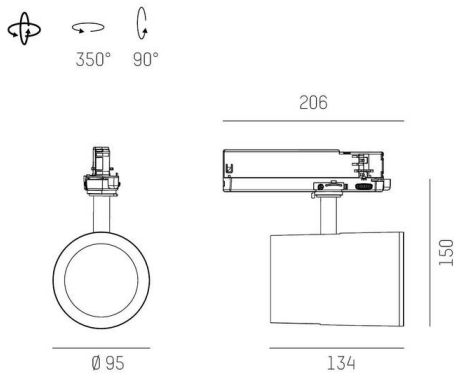

SHOP STAR

608-003010849050v2

SHOPSTAR LEAN TRACK TRACK SPOTLIGHT WITH 3 PH ADAPTER made of aluminium, white, similar to RAL 9016, high-efficiently vacuum deposited aluminium reflector beam 35°, light output direct, swiveling 350, tilting 90, with converter, max. 700mA, dimmability: not dimmable, adapter/ceiling base white, IP20

SKETCH

TECHNICAL DETAILS

Light source	LED
System performance [W]	26,5
Luminous flux [lm]	2650
Current sec. [mA]	700
Colour temperature	3000K
CRI	PREMIUM >90
Optics	vacuum deposited aluminium reflector
Converter	with converter
Dimmability	not dimmable
Light emission area	direct
Beam angle	35°
Voltage	220-240V 50/60Hz
Length [mm]	134
Height [mm]	150
Diameter [mm]	95
IP protection class	IP20
IP protection class	protection cl. II
Material	aluminium
Colour of body	white
RAL	9016
Colour of adapter / ceiling base	white
Lifetime [h]	L80 B10 50 000
Energy efficiency class	E
Number of luminaires B16A	47
Net weight [kg]	0.95
EAN number	9010870128170

LIGHT DISTRIBUTION CURVE

Energy label

The values are rated values. Power and luminous flux are initially subject to a tolerance of +/- 10%.
Colour temperature tolerance: +/- 150 K. The values apply to an ambient temperature of 25°C unless otherwise specified.