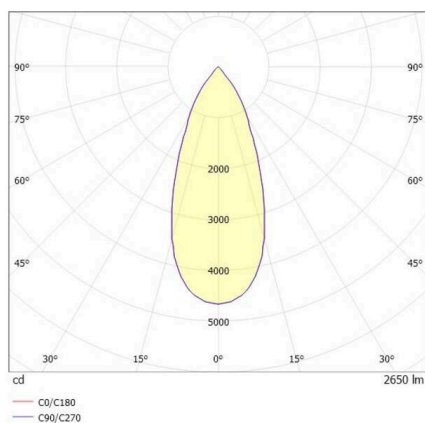

SHOP STAR

608-003010849050v2

SHOPSTAR LEAN TRACK TRACK SPOTLIGHT WITH 3 PH ADAPTER made of aluminium, white, similar to RAL 9016, high-efficiently vacuum deposited aluminium reflector beam 35°, light output direct, swiveling 350, tilting 90, with converter, max. 700mA, dimmability: not dimmable, adapter/ceiling base white, IP20

SKETCH

TECHNICAL DETAILS

Light source	LED
System performance [W]	26,5
Luminous flux [lm]	2650
Current sec. [mA]	700
Colour temperature	3000K
CRI	PREMIUM >90
Optics	vacuum deposited aluminium reflector
Converter	with converter
Dimmability	not dimmable
Light emission area	direct
Beam angle	35°
Voltage	220-240V 50/60Hz
Length [mm]	134
Height [mm]	150
Diameter [mm]	95
IP protection class	IP20
IP protection class	protection cl. II
Material	aluminium
Colour of body	white
RAL	9016
Colour of adapter / ceiling base	white
Lifetime [h]	L80 B10 50 000
Energy efficiency class	E
Number of luminaires B16A	47
Net weight [kg]	0.95
EAN number	9010870128170

LIGHT DISTRIBUTION CURVE

Energy label

The values are rated values. Power and luminous flux are initially subject to a tolerance of +/- 10%.
Colour temperature tolerance: +/- 150 K. The values apply to an ambient temperature of 25°C unless otherwise specified.