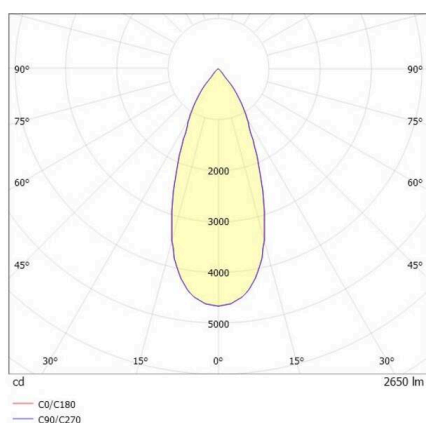

SHOP STAR

608-003010849040v2

SHOPSTAR LEAN TRACK TRACK SPOTLIGHT WITH 3 PH ADAPTER made of aluminium, grey, similar to RAL 9006, high-efficiently vacuum deposited aluminium reflector beam 35°, light output direct, swiveling 350, tilting 90, with converter, max. 700mA, dimmability: not dimmable, adapter/ceiling base grey, IP20

SKETCH

TECHNICAL DETAILS

Light source	LED
System performance [W]	26,5
Luminous flux [lm]	2650
Current sec. [mA]	700
Colour temperature	3000K
CRI	PREMIUM >90
Optics	vacuum deposited aluminium reflector
Converter	with converter
Dimmability	not dimmable
Light emission area	direct
Beam angle	35°
Voltage	220-240V 50/60Hz
Length [mm]	134
Height [mm]	150
Diameter [mm]	95
IP protection class	IP20
IP protection class	protection cl. II
Material	aluminium
Colour of body	grey
RAL	9006
Colour of adapter / ceiling base	grey
Lifetime [h]	L80 B10 50 000
Energy efficiency class	E
Number of luminaires B16A	47
Net weight [kg]	0.95
EAN number	9010870128156

LIGHT DISTRIBUTION CURVE

Energy label

The values are rated values. Power and luminous flux are initially subject to a tolerance of +/- 10%.  
 Colour temperature tolerance: +/- 150 K. The values apply to an ambient temperature of 25°C unless otherwise specified.