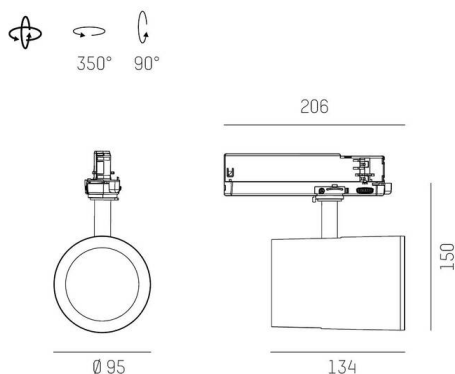

SHOP STAR

608-003010849040v2

SHOPSTAR LEAN TRACK TRACK SPOTLIGHT WITH 3 PH ADAPTER made of aluminium, grey, similar to RAL 9006, high-efficiently vacuum deposited aluminium reflector beam 35°, light output direct, swiveling 350, tilting 90, with converter, max. 700mA, dimmability: not dimmable, adapter/ceiling base grey, IP20

SKETCH

TECHNICAL DETAILS

Light source	LED
System performance [W]	26,5
Luminous flux [lm]	2650
Current sec. [mA]	700
Colour temperature	3000K
CRI	PREMIUM >90
Optics	vacuum deposited aluminium reflector
Converter	with converter
Dimmability	not dimmable
Light emission area	direct
Beam angle	35°
Voltage	220-240V 50/60Hz
Length [mm]	134
Height [mm]	150
Diameter [mm]	95
IP protection class	IP20
IP protection class	protection cl. II
Material	aluminium
Colour of body	grey
RAL	9006
Colour of adapter / ceiling base	grey
Lifetime [h]	L80 B10 50 000
Energy efficiency class	E
Number of luminaires B16A	47
Net weight [kg]	0.95
EAN number	9010870128156

LIGHT DISTRIBUTION CURVE

Energy label

The values are rated values. Power and luminous flux are initially subject to a tolerance of +/- 10%.  
 Colour temperature tolerance: +/- 150 K. The values apply to an ambient temperature of 25°C unless otherwise specified.