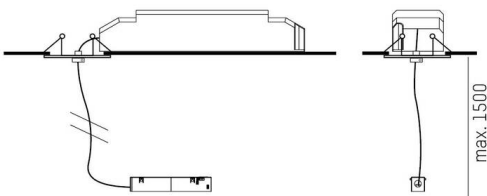

VALO

720-001170000550

TECHNICAL DETAILS

System performance [W]	MAX. 150
Converter	with converter
Dimmability	not dimmable
Voltage	220-240V 50/60Hz
Width [mm]	61
Height [mm]	49
Length pendant [mm]	1500
Ceiling cutout [mm]	100
Ceiling thickness [mm]	1-20
Mounting depth [mm]	120
IP protection class	IP20
IP protection class	protection cl. II
Material	steel sheet
Colour of body	white
RAL	9016
Colour of adapter / ceiling base	white
Cable	transparent
Number of luminaires B16A	15
Net weight [kg]	0.78
EAN number	9010506240580

SKETCH

1 - 20 mm

100 mm, ET 120 mm

Energy label

The values are rated values. Power and luminous flux are initially subject to a tolerance of +/- 10%.
Colour temperature tolerance: +/- 150 K. The values apply to an ambient temperature of 25°C unless otherwise specified.