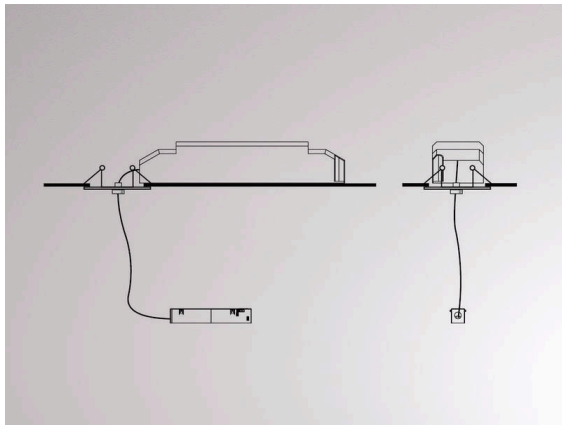

VALO

720-001170000550

TECHNICAL DETAILS

System performance [W]	MAX. 150
Converter	with converter
Dimmability	not dimmable
Voltage	220-240V 50/60Hz
Width [mm]	61
Height [mm]	49
Length pendant [mm]	1500
Ceiling cutout [mm]	100
Ceiling thickness [mm]	1-20
Mounting depth [mm]	120
IP protection class	IP20
IP protection class	protection cl. II
Material	steel sheet
Colour of body	white
RAL	9016
Colour of adapter / ceiling base	white
Cable	transparent
Number of luminaires B16A	15
Net weight [kg]	0.78
EAN number	9010506240580

SKETCH

1 - 20 mm

100 mm, ET 120 mm

Energy label

The values are rated values. Power and luminous flux are initially subject to a tolerance of +/- 10%.
Colour temperature tolerance: +/- 150 K. The values apply to an ambient temperature of 25°C unless otherwise specified.