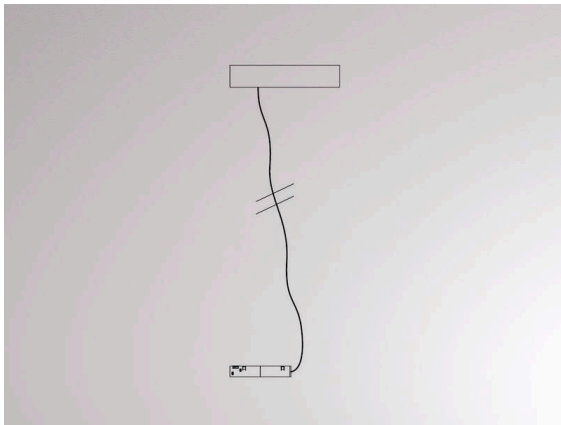

VALO

720-001210000550

TECHNICAL DETAILS

System performance [W]	MAX. 70
Converter	with converter
Dimmability	not dimmable
Voltage	220-240V 50/60Hz
Width [mm]	85
Height [mm]	40
Length pendant [mm]	1500
IP protection class	IP20
IP protection class	protection cl. I
Material	steel sheet
Colour of body	white
RAL	9016
Colour of adapter / ceiling base	white
Cable	transparent
Number of luminaires B16A	30
Net weight [kg]	1.21
EAN number	9010506240566