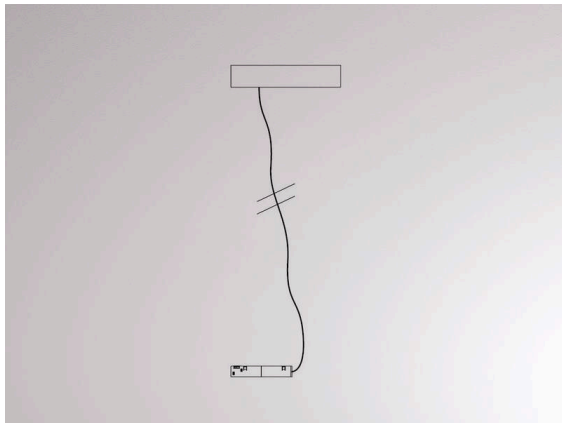

VALO

720-001210000550

TECHNICAL DETAILS

System performance [W]	MAX. 70
Converter	with converter
Dimmability	not dimmable
Voltage	220-240V 50/60Hz
Width [mm]	85
Height [mm]	40
Length pendant [mm]	1500
IP protection class	IP20
IP protection class	protection cl. I
Material	steel sheet
Colour of body	white
RAL	9016
Colour of adapter / ceiling base	white
Cable	transparent
Number of luminaires B16A	30
Net weight [kg]	1.21
EAN number	9010506240566