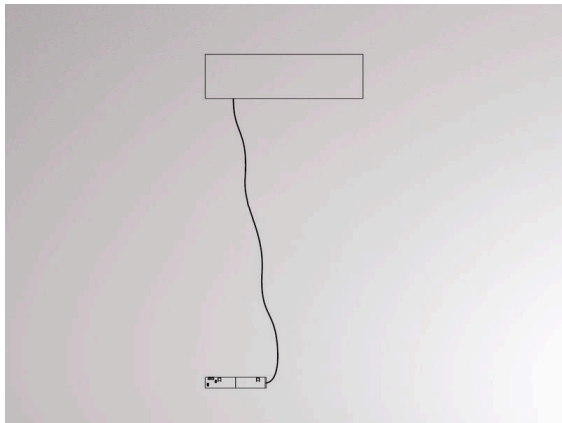

VALO

720-001160000660

TECHNICAL DETAILS

System performance [W]	MAX. 150
Converter	with converter
Dimmability	not dimmable
Voltage	220-240V 50/60Hz
Width [mm]	70
Height [mm]	68
Length pendant [mm]	1500
IP protection class	IP20
IP protection class	protection cl. I
Material	steel sheet
Colour of body	black
RAL	9016
Colour of adapter / ceiling base	black
Cable	transparent
Number of luminaires B16A	15
Net weight [kg]	1.59
EAN number	9010506240542

Energy label

The values are rated values. Power and luminous flux are initially subject to a tolerance of +/- 10%.
Colour temperature tolerance: +/- 150 K. The values apply to an ambient temperature of 25°C unless otherwise specified.