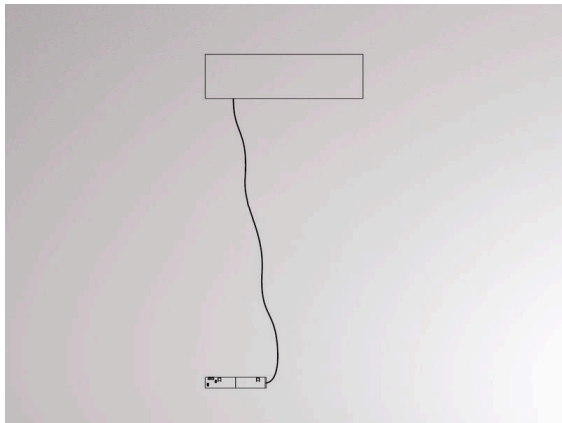

VALO

720-001160000550

TECHNICAL DETAILS

System performance [W]	MAX. 150
Converter	with converter
Dimmability	not dimmable
Voltage	220-240V 50/60Hz
Width [mm]	70
Height [mm]	68
Length pendant [mm]	1500
IP protection class	IP20
IP protection class	protection cl. I
Material	steel sheet
Colour of body	white
RAL	9016
Colour of adapter / ceiling base	white
Cable	transparent
Number of luminaires B16A	15
Net weight [kg]	1.59
EAN number	9010506240528

Energy label

The values are rated values. Power and luminous flux are initially subject to a tolerance of +/- 10%.
Colour temperature tolerance: +/- 150 K. The values apply to an ambient temperature of 25°C unless otherwise specified.