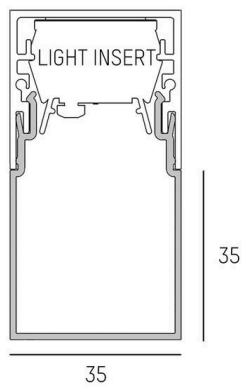

RIDE

577-43200

opal cover, cubic, profil length: 4500mm

TECHNICAL DETAILS

Optics	PMMA opal diffuser cubic
Length [mm]	2250
Height [mm]	35
IP protection class	IP20
Material	synthetic
Net weight [kg]	0.72
EAN number	9010506197068

Energy label

SKETCH

The values are rated values. Power and luminous flux are initially subject to a tolerance of +/- 10%.
Colour temperature tolerance: +/- 150 K. The values apply to an ambient temperature of 25°C unless otherwise specified.