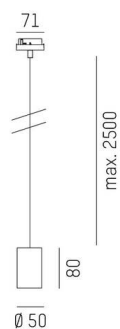

## LOON

636-0290004000600

LOON BASE VOLARE SUSPENSION WITH 2-PH VOLARE ADAPTER made of metal, black, similar to RAL 9005, light output direct, dimmability: not dimmable, cable black, fabric, adapter/ceiling base grey, pendant length 2500mm, IP20 without shade,

## SKETCH

## TECHNICAL DETAILS

Light source	AGL A60 7W
Number of sockets	1x
Socket	E27
Dimmability	not dimmable
Light emission area	direct
Voltage	220-240V 50/60Hz
Length [mm]	2500
Height [mm]	80
Length pendant [mm]	2500
Diameter [mm]	50
IP protection class	IP20
IP protection class	protection cl. I
Material	metal
Colour of body	black
RAL	9005
Colour of adapter / ceiling base	grey
Cable	black, fabric
Net weight [kg]	0.35
EAN number	9010506729634