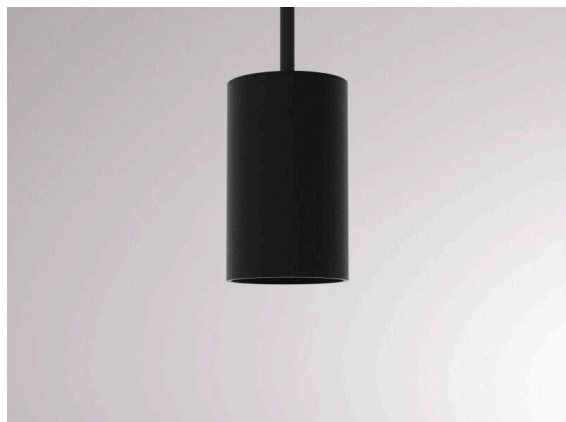

## LOON

636-0290004000600

LOON BASE VOLARE SUSPENSION WITH 2-PH VOLARE ADAPTER made of metal, black, similar to RAL 9005, light output direct, dimmability: not dimmable, cable black, fabric, adapter/ceiling base grey, pendant length 2500mm, IP20 without shade,

## TECHNICAL DETAILS

Light source	AGL A60 7W
Number of sockets	1x
Socket	E27
Dimmability	not dimmable
Light emission area	direct
Voltage	220-240V 50/60Hz
Length [mm]	2500
Height [mm]	80
Length pendant [mm]	2500
Diameter [mm]	50
IP protection class	IP20
IP protection class	protection cl. I
Material	metal
Colour of body	black
RAL	9005
Colour of adapter / ceiling base	grey
Cable	black, fabric
Net weight [kg]	0.35
EAN number	9010506729634