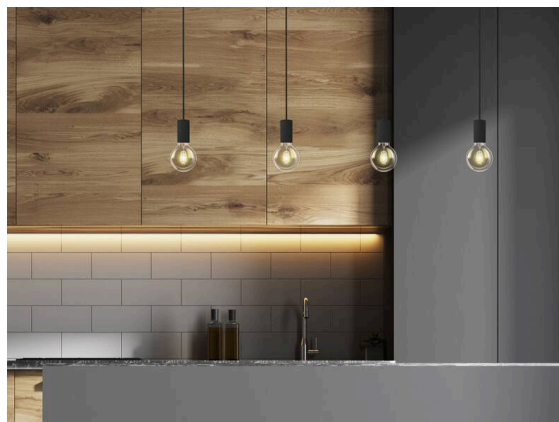

## LOON

636-0290004000600

LOON BASE VOLARE SUSPENSION WITH 2-PH VOLARE ADAPTER made of metal, black, similar to RAL 9005, light output direct, dimmability: not dimmable, cable black, fabric, adapter/ceiling base grey, pendant length 2500mm, IP20 without shade,