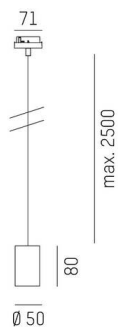

LOON

636-0290006000600

LOON BASE VOLARE SUSPENSION WITH 2-PH VOLARE ADAPTER made of metal, black, similar to RAL 9005, light output direct, dimmability: not dimmable, cable black, fabric, adapter/ceiling base black, pendant length 2500mm, IP20 without shade,

SKETCH

TECHNICAL DETAILS

Light source	AGL A60 7W
Number of sockets	1x
Socket	E27
Dimmability	not dimmable
Light emission area	direct
Voltage	220-240V 50/60Hz
Length [mm]	2500
Height [mm]	80
Length pendant [mm]	2500
Diameter [mm]	50
IP protection class	IP20
IP protection class	protection cl. I
Material	metal
Colour of body	black
RAL	9005
Colour of adapter / ceiling base	black
Cable	black, fabric
Net weight [kg]	0.35
EAN number	9010506729597

Energy label

The values are rated values. Power and luminous flux are initially subject to a tolerance of +/- 10%.
Colour temperature tolerance: +/- 150 K. The values apply to an ambient temperature of 25°C unless otherwise specified.