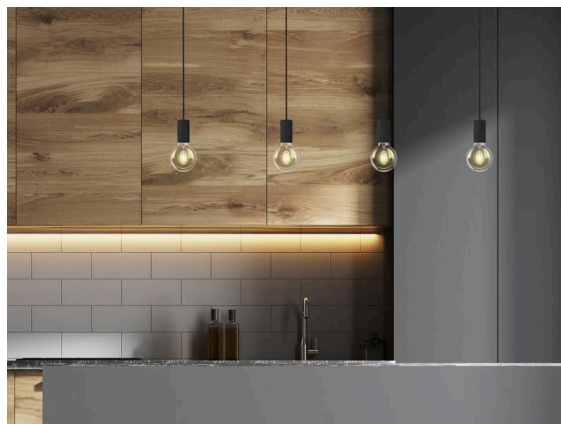

LOON

636-0290006000600

LOON BASE VOLARE SUSPENSION WITH 2-PH VOLARE ADAPTER made of metal, black, similar to RAL 9005, light output direct, dimmability: not dimmable, cable black, fabric, adapter/ceiling base black, pendant length 2500mm, IP20 without shade,

SKETCH

TECHNICAL DETAILS

Light source	AGL A60 7W
Number of sockets	1x
Socket	E27
Dimmability	not dimmable
Light emission area	direct
Voltage	220-240V 50/60Hz
Length [mm]	2500
Height [mm]	80
Length pendant [mm]	2500
Diameter [mm]	50
IP protection class	IP20
IP protection class	protection cl. I
Material	metal
Colour of body	black
RAL	9005
Colour of adapter / ceiling base	black
Cable	black, fabric
Net weight [kg]	0.35
EAN number	9010506729597