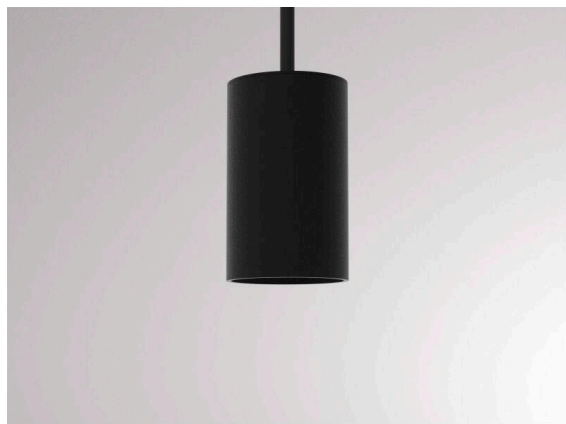

LOON

636-0290006000600

LOON BASE VOLARE SUSPENSION WITH 2-PH VOLARE ADAPTER made of metal, black, similar to RAL 9005, light output direct, dimmability: not dimmable, cable black, fabric, adapter/ceiling base black, pendant length 2500mm, IP20 without shade,

SKETCH

TECHNICAL DETAILS

Light source	AGL A60 7W
Number of sockets	1x
Socket	E27
Dimmability	not dimmable
Light emission area	direct
Voltage	220-240V 50/60Hz
Length [mm]	2500
Height [mm]	80
Length pendant [mm]	2500
Diameter [mm]	50
IP protection class	IP20
IP protection class	protection cl. I
Material	metal
Colour of body	black
RAL	9005
Colour of adapter / ceiling base	black
Cable	black, fabric
Net weight [kg]	0.35
EAN number	9010506729597