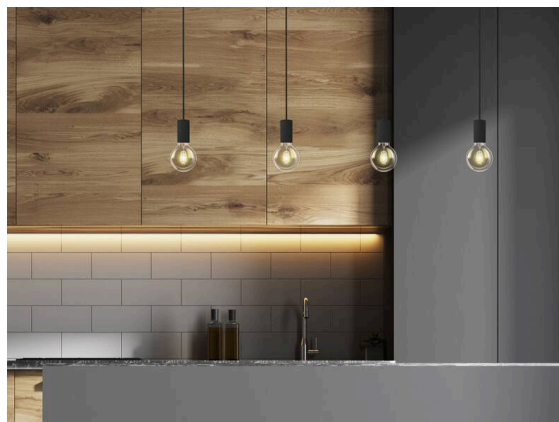

LOON

636-0290006000500

LOON BASE VOLARE SUSPENSION WITH 2-PH VOLARE ADAPTER made of metal, white, similar to RAL 9016, light output direct, dimmability: not dimmable, cable white, fabric, adapter/ceiling base black, pendant length 2500mm, IP20 without shade,

SKETCH

TECHNICAL DETAILS

Light source	AGL A60 7W
Number of sockets	1x
Socket	E27
Dimmability	not dimmable
Light emission area	direct
Voltage	220-240V 50/60Hz
Length [mm]	2500
Height [mm]	80
Length pendant [mm]	2500
Diameter [mm]	50
IP protection class	IP20
IP protection class	protection cl. I
Material	metal
Colour of body	white
RAL	9016
Colour of adapter / ceiling base	black
Cable	white, fabric
Net weight [kg]	0.33
EAN number	9010506729580