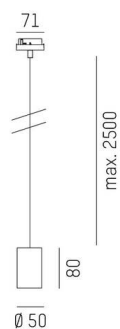

LOON

636-0290006000500

LOON BASE VOLARE SUSPENSION WITH 2-PH VOLARE ADAPTER made of metal, white, similar to RAL 9016, light output direct, dimmability: not dimmable, cable white, fabric, adapter/ceiling base black, pendant length 2500mm, IP20 without shade,

SKETCH

TECHNICAL DETAILS

Light source	AGL A60 7W
Number of sockets	1x
Socket	E27
Dimmability	not dimmable
Light emission area	direct
Voltage	220-240V 50/60Hz
Length [mm]	2500
Height [mm]	80
Length pendant [mm]	2500
Diameter [mm]	50
IP protection class	IP20
IP protection class	protection cl. I
Material	metal
Colour of body	white
RAL	9016
Colour of adapter / ceiling base	black
Cable	white, fabric
Net weight [kg]	0.33
EAN number	9010506729580

Energy label

The values are rated values. Power and luminous flux are initially subject to a tolerance of +/- 10%.
Colour temperature tolerance: +/- 150 K. The values apply to an ambient temperature of 25°C unless otherwise specified.