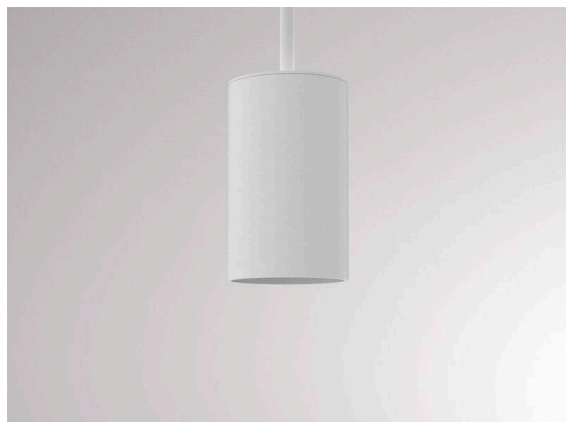

LOON

636-0290006000500

LOON BASE VOLARE SUSPENSION WITH 2-PH VOLARE ADAPTER made of metal, white, similar to RAL 9016, light output direct, dimmability: not dimmable, cable white, fabric, adapter/ceiling base black, pendant length 2500mm, IP20 without shade,

SKETCH

TECHNICAL DETAILS

Light source	AGL A60 7W
Number of sockets	1x
Socket	E27
Dimmability	not dimmable
Light emission area	direct
Voltage	220-240V 50/60Hz
Length [mm]	2500
Height [mm]	80
Length pendant [mm]	2500
Diameter [mm]	50
IP protection class	IP20
IP protection class	protection cl. I
Material	metal
Colour of body	white
RAL	9016
Colour of adapter / ceiling base	black
Cable	white, fabric
Net weight [kg]	0.33
EAN number	9010506729580