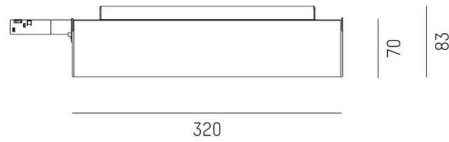

VALO

720-001080000050

SKETCH

TECHNICAL DETAILS

System performance [W]	MAX. 150
Converter	with converter
Dimmability	DALI
Voltage	220-240V 50/60Hz
Height [mm]	83
IP protection class	IP20
IP protection class	protection cl. I
Material	steel sheet
Colour of body	white
RAL	9016
Colour of adapter / ceiling base	white
Number of luminaires B16A	15
Net weight [kg]	1.62
EAN number	9010506267563