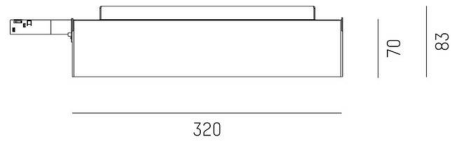

VALO

720-001080000050

SKETCH

TECHNICAL DETAILS

System performance [W]	MAX. 150
Converter	with converter
Dimmability	DALI
Voltage	220-240V 50/60Hz
Height [mm]	83
IP protection class	IP20
IP protection class	protection cl. I
Material	steel sheet
Colour of body	white
RAL	9016
Colour of adapter / ceiling base	white
Number of luminaires B16A	15
Net weight [kg]	1.62
EAN number	9010506267563

Energy label

The values are rated values. Power and luminous flux are initially subject to a tolerance of +/- 10%.
Colour temperature tolerance: +/- 150 K. The values apply to an ambient temperature of 25°C unless otherwise specified.