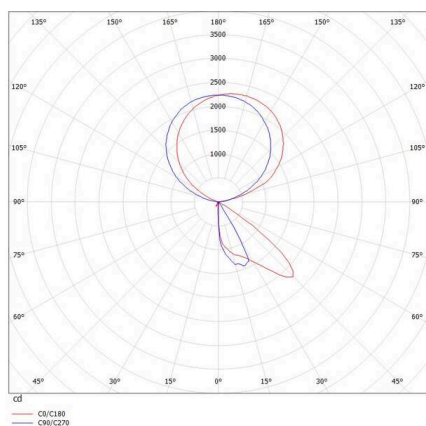

CONCEPT

723-001120119550

CONCEPT RIGHT F FLOOR LAMP made of aluminium, white, similar to RAL 9016, microfaceted free-form reflector beam for single workplace, light output direct / indirect 30:70, UGR <19, with converter, max. 1500mA, dimmability: not dimmable, cable black, IP20 Membrane switch with USB connection (max.1A)

SKETCH

TECHNICAL DETAILS

Light source	LED
System performance [W]	70
Luminous flux [lm]	7400
Current sec. [mA]	1500
Colour temperature	3000K
CRI	>80
UGR	<19
Optics	microfaceted free-form reflector
Converter	with converter
Dimmability	not dimmable
Light emission area	direct / indirect 30:70
Beam angle	for single workplace
Voltage	220-240V AC/DC
Length [mm]	355
Width [mm]	131
Height [mm]	2077
IP protection class	IP20
IP protection class	protection cl. I
Material	aluminium
Colour of body	white
RAL	9016
Cable	black
Lifetime [h]	L80 B10 50 000
Energy efficiency class	D
Number of luminaires B16A	24
Net weight [kg]	12.85
EAN number	9010506308303

LIGHT DISTRIBUTION CURVE

Energy label

The values are rated values. Power and luminous flux are initially subject to a tolerance of +/- 10%. Colour temperature tolerance: +/- 150 K. The values apply to an ambient temperature of 25°C unless otherwise specified.