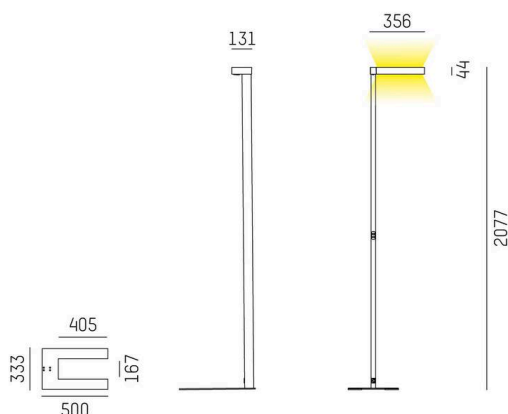

CONCEPT

723-001120119550

CONCEPT RIGHT F FLOOR LAMP made of aluminium, white, similar to RAL 9016, microfaceted free-form reflector beam for single workplace, light output direct / indirect 30:70, UGR <19, with converter, max. 1500mA, dimmability: not dimmable, cable black, IP20 Membrane switch with USB connection (max.1A)

SKETCH

TECHNICAL DETAILS

Light source	LED
System performance [W]	70
Luminous flux [lm]	7400
Current sec. [mA]	1500
Colour temperature	3000K
CRI	>80
UGR	<19
Optics	microfaceted free-form reflector
Converter	with converter
Dimmability	not dimmable
Light emission area	direct / indirect 30:70
Beam angle	for single workplace
Voltage	220-240V AC/DC
Length [mm]	355
Width [mm]	131
Height [mm]	2077
IP protection class	IP20
IP protection class	protection cl. I
Material	aluminium
Colour of body	white
RAL	9016
Cable	black
Lifetime [h]	L80 B10 50 000
Energy efficiency class	D
Number of luminaires B16A	24
Net weight [kg]	12.85
EAN number	9010506308303

LIGHT DISTRIBUTION CURVE

Energy label

The values are rated values. Power and luminous flux are initially subject to a tolerance of +/- 10%. Colour temperature tolerance: +/- 150 K. The values apply to an ambient temperature of 25°C unless otherwise specified.