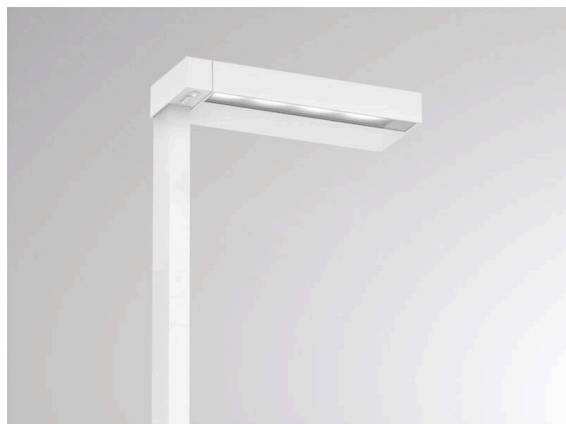

CONCEPT

723-001120119550

CONCEPT RIGHT F FLOOR LAMP made of aluminium, white, similar to RAL 9016, microfaceted free-form reflector beam for single workplace, light output direct / indirect 30:70, UGR <19, with converter, max. 1500mA, dimmability: not dimmable, cable black, IP20 Membrane switch with USB connection (max.1A)

SKETCH

TECHNICAL DETAILS

Light source	LED
System performance [W]	70
Luminous flux [lm]	7400
Current sec. [mA]	1500
Colour temperature	3000K
CRI	>80
UGR	<19
Optics	microfaceted free-form reflector
Converter	with converter
Dimmability	not dimmable
Light emission area	direct / indirect 30:70
Beam angle	for single workplace
Voltage	220-240V AC/DC
Length [mm]	355
Width [mm]	131
Height [mm]	2077
IP protection class	IP20
IP protection class	protection cl. I
Material	aluminium
Colour of body	white
RAL	9016
Cable	black
Lifetime [h]	L80 B10 50 000
Energy efficiency class	D
Number of luminaires B16A	24
Net weight [kg]	12.85
EAN number	9010506308303