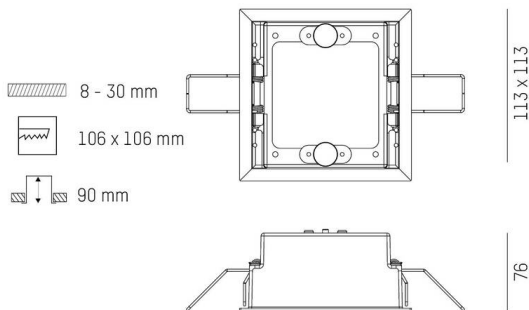

GRID

629-0001000006000

black powder-coated

TECHNICAL DETAILS

Dimmability	not dimmable
Length [mm]	113
Width [mm]	113
Height [mm]	54
Ceiling cutout [mm]	106x106
Ceiling thickness [mm]	8-30
Mounting depth [mm]	90
IP protection class	IP20
Material	metal
Colour of body	black
RAL	9005
Net weight [kg]	0.19
EAN number	9010870982758

SKETCH

Energy label

The values are rated values. Power and luminous flux are initially subject to a tolerance of +/- 10%.
 Colour temperature tolerance: +/- 150 K. The values apply to an ambient temperature of 25°C unless otherwise specified.