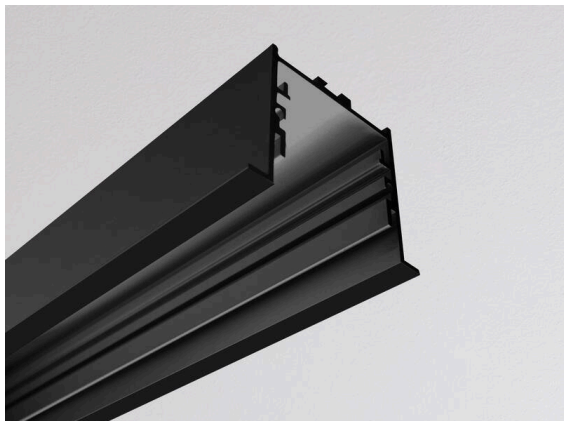

## RIDE

577-45106

RIDE PROFIL R RECESSED PROFILE made of die-cast aluminium, black, similar to RAL 9005, dimmability: not dimmable, IP20

## TECHNICAL DETAILS

Dimmability	not dimmable
Length [mm]	2250
Width [mm]	44
Height [mm]	35
Ceiling cutout [mm]	37mm x L-3mm
IP protection class	IP20
Material	die-cast aluminium
Colour of body RAL	black 9005
Net weight [kg]	1.37
EAN number	9010506197303