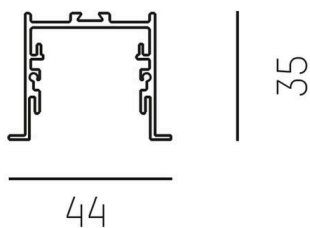

The values are rated values. Power and luminous flux are initially subject to a tolerance of +/- 10%.
Colour temperature tolerance: +/- 150 K. The values apply to an ambient temperature of 25°C unless otherwise specified.