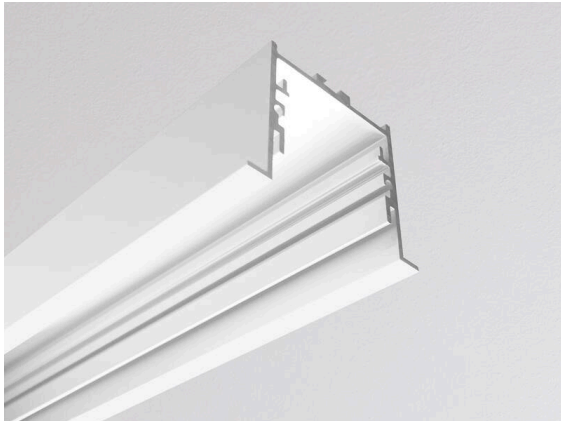

RIDE

577-45105

RIDE PROFIL R RECESSED PROFILE made of die-cast aluminium, white, similar to RAL 9016, dimmability: not dimmable, IP20

TECHNICAL DETAILS

Dimmability	not dimmable
Length [mm]	2250
Width [mm]	44
Height [mm]	35
Ceiling cutout [mm]	37mm x L-3mm
IP protection class	IP20
Material	die-cast aluminium
Colour of body RAL	white 9016
Net weight [kg]	1.37
EAN number	9010506197297

Energy label

SKETCH

The values are rated values. Power and luminous flux are initially subject to a tolerance of +/- 10%.
Colour temperature tolerance: +/- 150 K. The values apply to an ambient temperature of 25°C unless otherwise specified.