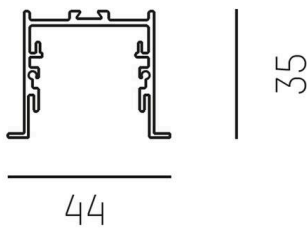

RIDE

577-45105

RIDE PROFIL R RECESSED PROFILE made of die-cast aluminium, white, similar to RAL 9016, dimmability: not dimmable, IP20

TECHNICAL DETAILS

Dimmability	not dimmable
Length [mm]	2250
Width [mm]	44
Height [mm]	35
Ceiling cutout [mm]	37mm x L-3mm
IP protection class	IP20
Material	die-cast aluminium
Colour of body RAL	white 9016
Net weight [kg]	1.37
EAN number	9010506197297

Energy label

SKETCH

The values are rated values. Power and luminous flux are initially subject to a tolerance of +/- 10%.
Colour temperature tolerance: +/- 150 K. The values apply to an ambient temperature of 25°C unless otherwise specified.