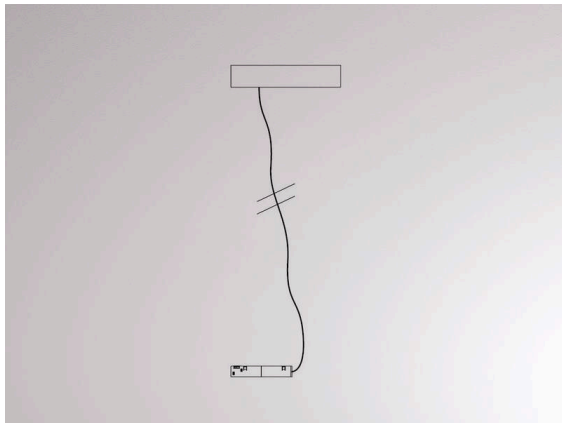

VALO

720-001210000660

TECHNICAL DETAILS

System performance [W]	MAX. 70
Converter	with converter
Dimmability	not dimmable
Voltage	220-240V 50/60Hz
Width [mm]	85
Height [mm]	40
Length pendant [mm]	1500
IP protection class	IP20
IP protection class	protection cl. I
Material	steel sheet
Colour of body	black
RAL	9016
Colour of adapter / ceiling base	black
Cable	transparent
Number of luminaires B16A	30
Net weight [kg]	1.21
EAN number	9010506240573