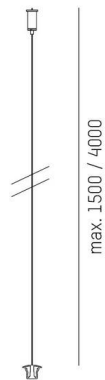

VALO

720-001060000000

VALO ABHÄNGESET ACCESSORY white, similar to RAL 9016, pendant length 4000mm,

TECHNICAL DETAILS

Dimmability	not dimmable
Length pendant [mm]	4000
IP protection class	IP20
Colour of body RAL	white 9016
Net weight [kg]	0.04
EAN number	9010506240375

Energy label

SKETCH

The values are rated values. Power and luminous flux are initially subject to a tolerance of +/- 10%.
Colour temperature tolerance: +/- 150 K. The values apply to an ambient temperature of 25°C unless otherwise specified.