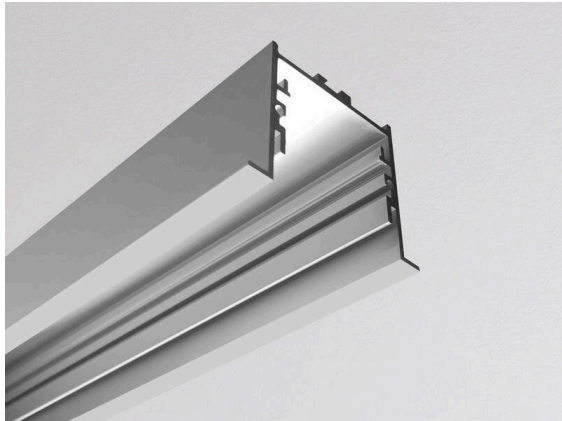

RIDE

577-45108

RIDE PROFIL R RECESSED PROFILE made of die-cast aluminium, natural anodised, dimmability: not dimmable, IP20

TECHNICAL DETAILS

Dimmability	not dimmable
Length [mm]	2250
Width [mm]	44
Height [mm]	35
Ceiling cutout [mm]	37mm x L-3mm
IP protection class	IP20
Material	die-cast aluminium
Colour of body	aluminium anodised
Net weight [kg]	1.37
EAN number	9010506197310