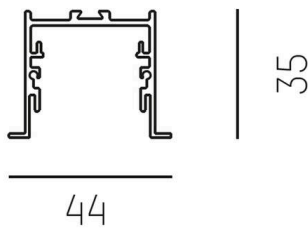

RIDE

577-45108

RIDE PROFIL R RECESSED PROFILE made of die-cast aluminium, natural anodised, dimmability: not dimmable, IP20

TECHNICAL DETAILS

Dimmability	not dimmable
Length [mm]	2250
Width [mm]	44
Height [mm]	35
Ceiling cutout [mm]	37mm x L-3mm
IP protection class	IP20
Material	die-cast aluminium
Colour of body	aluminium anodised
Net weight [kg]	1.37
EAN number	9010506197310

Energy label

SKETCH

The values are rated values. Power and luminous flux are initially subject to a tolerance of +/- 10%.
 Colour temperature tolerance: +/- 150 K. The values apply to an ambient temperature of 25°C unless otherwise specified.