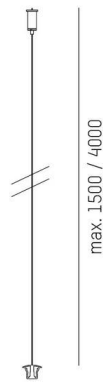

SKETCH

The values are rated values. Power and luminous flux are initially subject to a tolerance of +/- 10%.
Colour temperature tolerance: +/- 150 K. The values apply to an ambient temperature of 25°C unless otherwise specified.