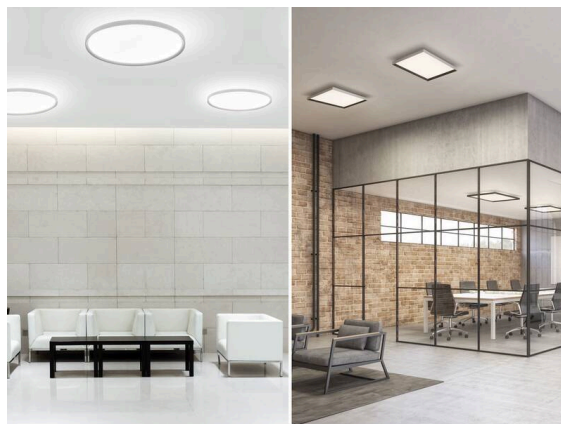

BINA

698-310121904600

BINA SD ROUND SURFACE MOUNTED CEILING LUMINAIRE made of aluminium, black, similar to RAL 9005, decor white, satined PMMA opal diffuser light output direct, with converter, max. 1050mA, dimmability: not dimmable, IP20

SKETCH

TECHNICAL DETAILS

Light source	LED
System performance [W]	30
Luminous flux [lm]	3430
Current sec. [mA]	1050
Colour temperature	3000K
CRI	>80
Optics	PMMA opal diffuser
Converter	with converter
Dimmability	not dimmable
Light emission area	direct
Voltage	220-240V 50/60Hz
Height [mm]	72
Diameter [mm]	400
IP protection class	IP20
IP protection class	protection cl. I
Material	aluminium
Colour of body	black
RAL	9005
Colour of decor	white
Lifetime [h]	L80 B10 50 000
Number of luminaires B16A	50
Net weight [kg]	6.30
EAN number	9010506813159