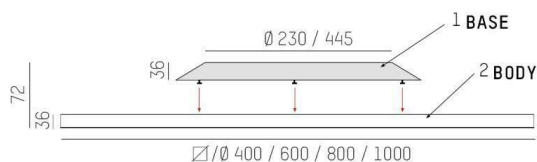

BINA

698-310121904600

BINA SD ROUND SURFACE MOUNTED CEILING LUMINAIRE made of aluminium, black, similar to RAL 9005, decor white, satined PMMA opal diffuser light output direct, with converter, max. 1050mA, dimmability: not dimmable, IP20

SKETCH

TECHNICAL DETAILS

Light source	LED
System performance [W]	30
Luminous flux [lm]	3430
Current sec. [mA]	1050
Colour temperature	3000K
CRI	>80
Optics	PMMA opal diffuser
Converter	with converter
Dimmability	not dimmable
Light emission area	direct
Voltage	220-240V 50/60Hz
Height [mm]	72
Diameter [mm]	400
IP protection class	IP20
IP protection class	protection cl. I
Material	aluminium
Colour of body	black
RAL	9005
Colour of decor	white
Lifetime [h]	L80 B10 50 000
Number of luminaires B16A	50
Net weight [kg]	6.30
EAN number	9010506813159

LIGHT DISTRIBUTION CURVE

Energy label

The values are rated values. Power and luminous flux are initially subject to a tolerance of +/- 10%.
 Colour temperature tolerance: +/- 150 K. The values apply to an ambient temperature of 25°C unless otherwise specified.