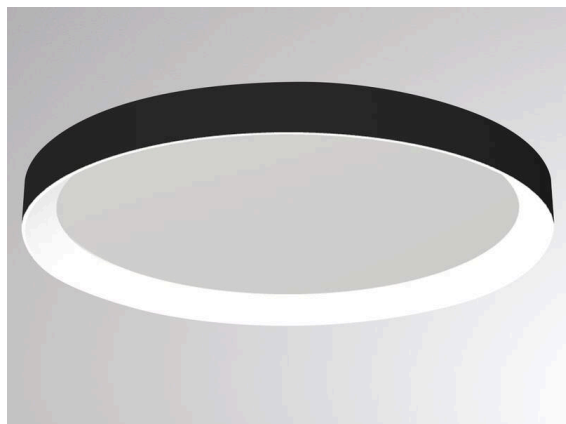

BINA

698-310121904600

BINA SD ROUND SURFACE MOUNTED CEILING LUMINAIRE made of aluminium, black, similar to RAL 9005, decor white, satined PMMA opal diffuser light output direct, with converter, max. 1050mA, dimmability: not dimmable, IP20

SKETCH

TECHNICAL DETAILS

Light source	LED
System performance [W]	30
Luminous flux [lm]	3430
Current sec. [mA]	1050
Colour temperature	3000K
CRI	>80
Optics	PMMA opal diffuser
Converter	with converter
Dimmability	not dimmable
Light emission area	direct
Voltage	220-240V 50/60Hz
Height [mm]	72
Diameter [mm]	400
IP protection class	IP20
IP protection class	protection cl. I
Material	aluminium
Colour of body	black
RAL	9005
Colour of decor	white
Lifetime [h]	L80 B10 50 000
Number of luminaires B16A	50
Net weight [kg]	6.30
EAN number	9010506813159