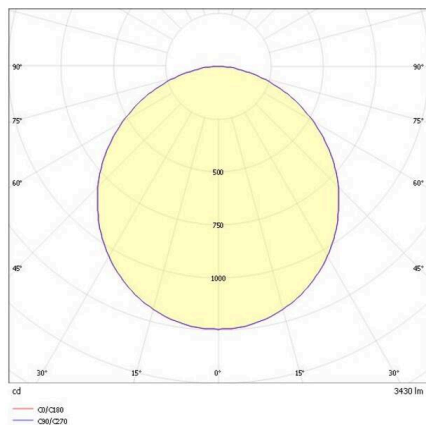

BINA

698-310121904600

BINA SD ROUND SURFACE MOUNTED CEILING LUMINAIRE made of aluminium, black, similar to RAL 9005, decor white, satined PMMA opal diffuser light output direct, with converter, max. 1050mA, dimmability: not dimmable, IP20

SKETCH

TECHNICAL DETAILS

Light source	LED
System performance [W]	30
Luminous flux [lm]	3430
Current sec. [mA]	1050
Colour temperature	3000K
CRI	>80
Optics	PMMA opal diffuser
Converter	with converter
Dimmability	not dimmable
Light emission area	direct
Voltage	220-240V 50/60Hz
Height [mm]	72
Diameter [mm]	400
IP protection class	IP20
IP protection class	protection cl. I
Material	aluminium
Colour of body	black
RAL	9005
Colour of decor	white
Lifetime [h]	L80 B10 50 000
Number of luminaires B16A	50
Net weight [kg]	6.30
EAN number	9010506813159

LIGHT DISTRIBUTION CURVE

Energy label

The values are rated values. Power and luminous flux are initially subject to a tolerance of +/- 10%.
 Colour temperature tolerance: +/- 150 K. The values apply to an ambient temperature of 25°C unless otherwise specified.