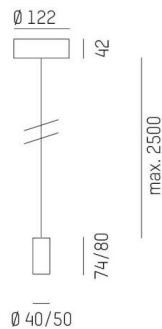

LOON

636-0210005000500

LOON BASE PD SUSPENSION made of metal, white, similar to RAL 9016, light output direct, dimmability: not dimmable, cable white, fabric, adapter/ceiling base white, pendant length 2500mm, IP20 without shade,

SKETCH

TECHNICAL DETAILS

Light source	AGL A60 7W
Number of sockets	1x
Socket	E27
Dimmability	not dimmable
Light emission area	direct
Voltage	220-240V 50/60Hz
Height [mm]	80
Length pendant [mm]	2500
Diameter [mm]	50
IP protection class	IP20
IP protection class	protection cl. I
Material	metal
Colour of body	white
RAL	9016
Colour of adapter / ceiling base	white
Cable	white, fabric
Net weight [kg]	0.49
EAN number	9010506730043

Energy label

The values are rated values. Power and luminous flux are initially subject to a tolerance of +/- 10%.
Colour temperature tolerance: +/- 150 K. The values apply to an ambient temperature of 25°C unless otherwise specified.