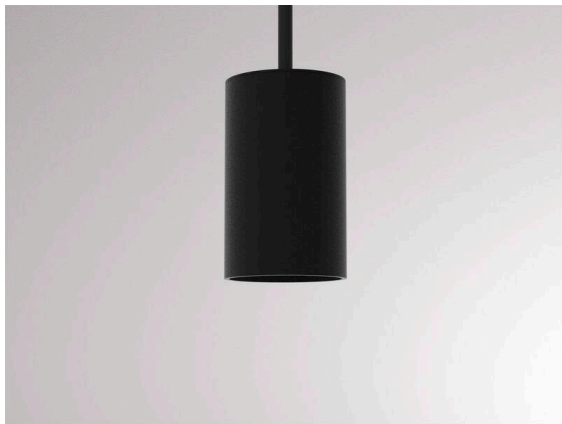

LOON

636-0210006000600

LOON BASE PD SUSPENSION made of metal, black, similar to RAL 9005, light output direct, dimmability: not dimmable, cable black, fabric, adapter/ceiling base black, pendant length 2500mm, IP20 without shade,

SKETCH

TECHNICAL DETAILS

Light source	AGL A60 7W
Number of sockets	1x
Socket	E27
Dimmability	not dimmable
Light emission area	direct
Voltage	220-240V 50/60Hz
Height [mm]	80
Length pendant [mm]	2500
Diameter [mm]	50
IP protection class	IP20
IP protection class	protection cl. I
Material	metal
Colour of body	black
RAL	9005
Colour of adapter / ceiling base	black
Cable	black, fabric
Net weight [kg]	0.41
EAN number	9010506730036