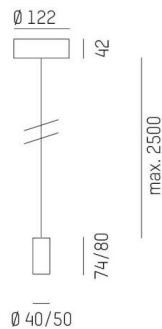

LOON

636-0210006000600

LOON BASE PD SUSPENSION made of metal, black, similar to RAL 9005, light output direct, dimmability: not dimmable, cable black, fabric, adapter/ceiling base black, pendant length 2500mm, IP20 without shade,

SKETCH

TECHNICAL DETAILS

Light source	AGL A60 7W
Number of sockets	1x
Socket	E27
Dimmability	not dimmable
Light emission area	direct
Voltage	220-240V 50/60Hz
Height [mm]	80
Length pendant [mm]	2500
Diameter [mm]	50
IP protection class	IP20
IP protection class	protection cl. I
Material	metal
Colour of body	black
RAL	9005
Colour of adapter / ceiling base	black
Cable	black, fabric
Net weight [kg]	0.41
EAN number	9010506730036

Energy label

The values are rated values. Power and luminous flux are initially subject to a tolerance of +/- 10%.
Colour temperature tolerance: +/- 150 K. The values apply to an ambient temperature of 25°C unless otherwise specified.